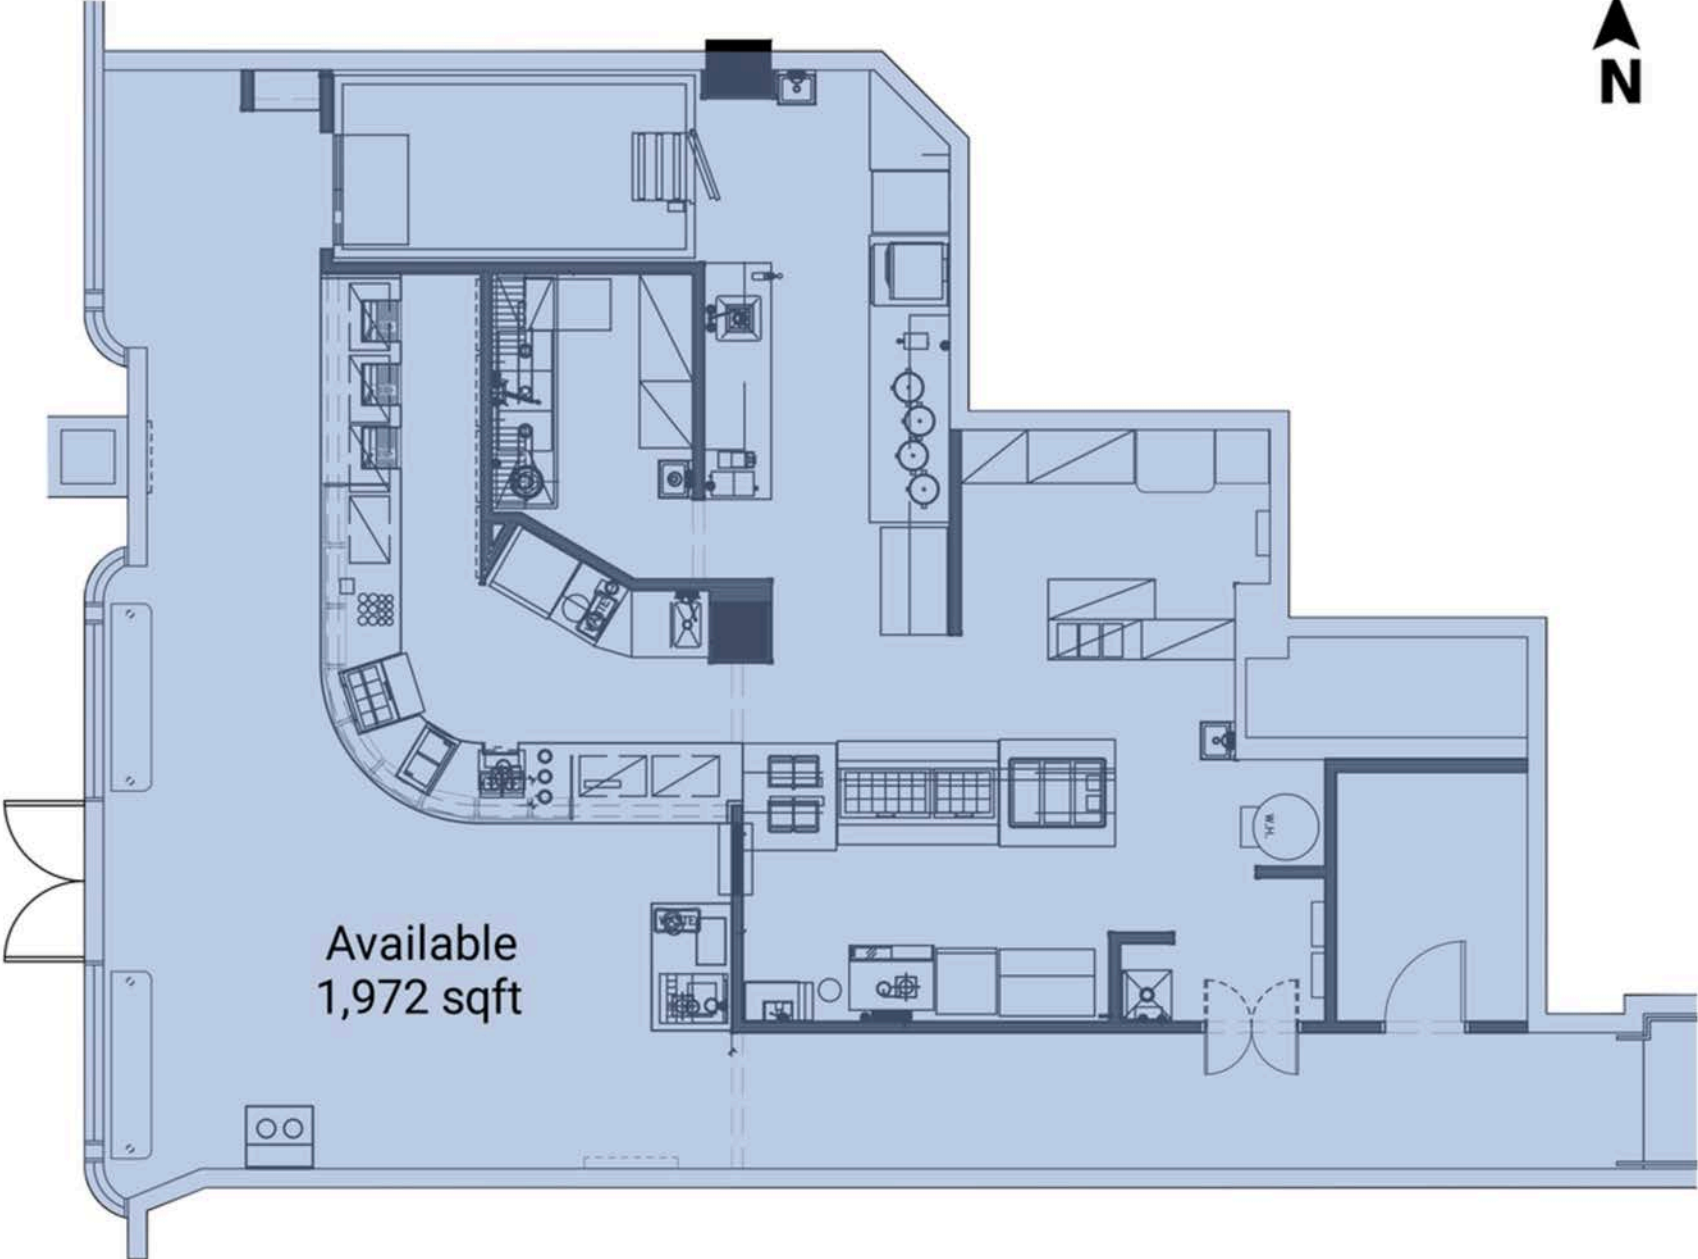

1,972 SF AVAILABLE

17TH STREET NW 30,600 VPD

Available
1,972 sqft

RAPPAPORT

1666 K STREET NW | 1666 K STREET NW, WASHINGTON, DC

Bill Dickinson | bdickinson@rappaportco.com | 703.310.6983

Michael Howard | mhoward@rappaportco.com | 571.382.1219