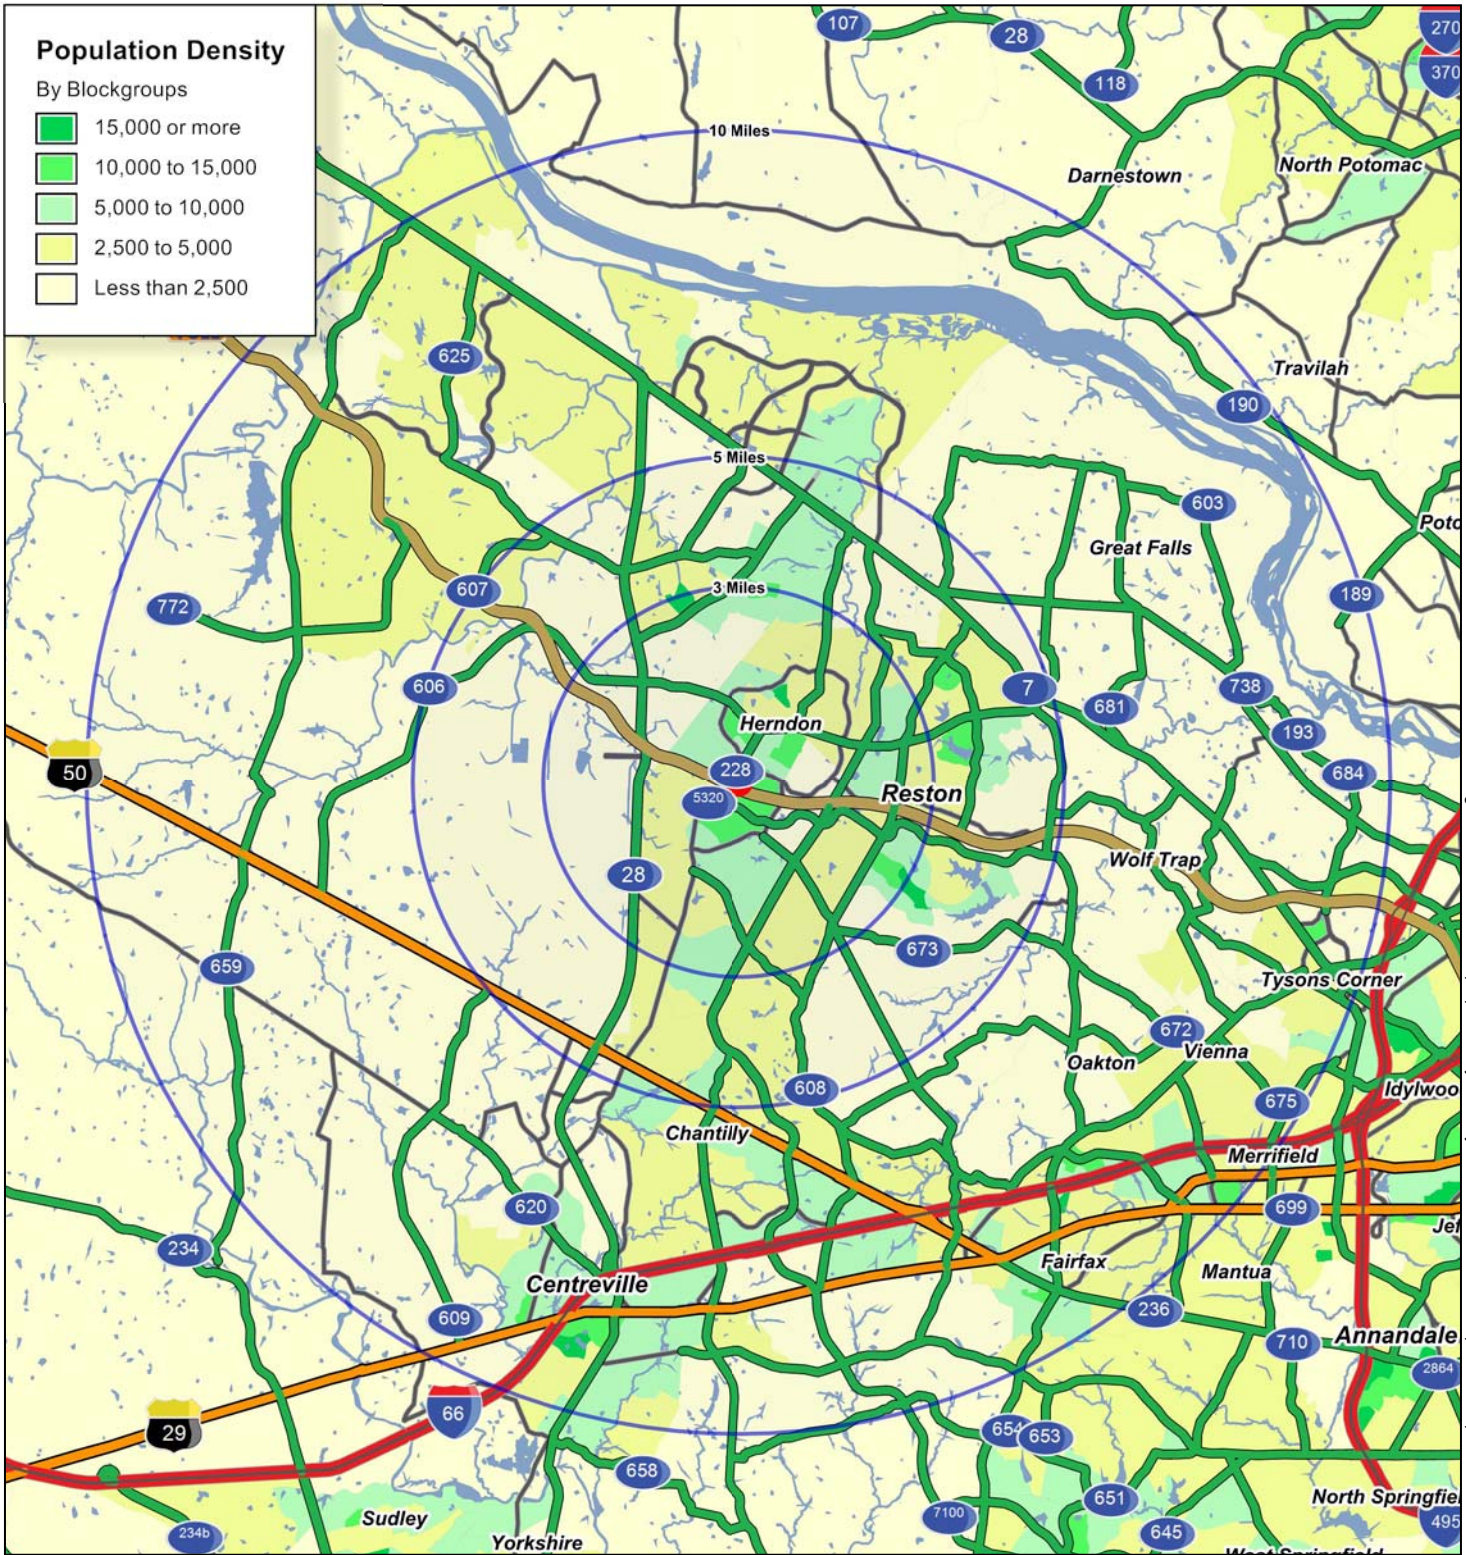

Lat: -77.4015 Lon: 38.9575 Zoom: 21.81 mi
Logos are for identification purposes only and may be trademarks of their respective companies.

Worldgate Centre Herndon, VA

Current Year Estimated
Persons per Square Mile