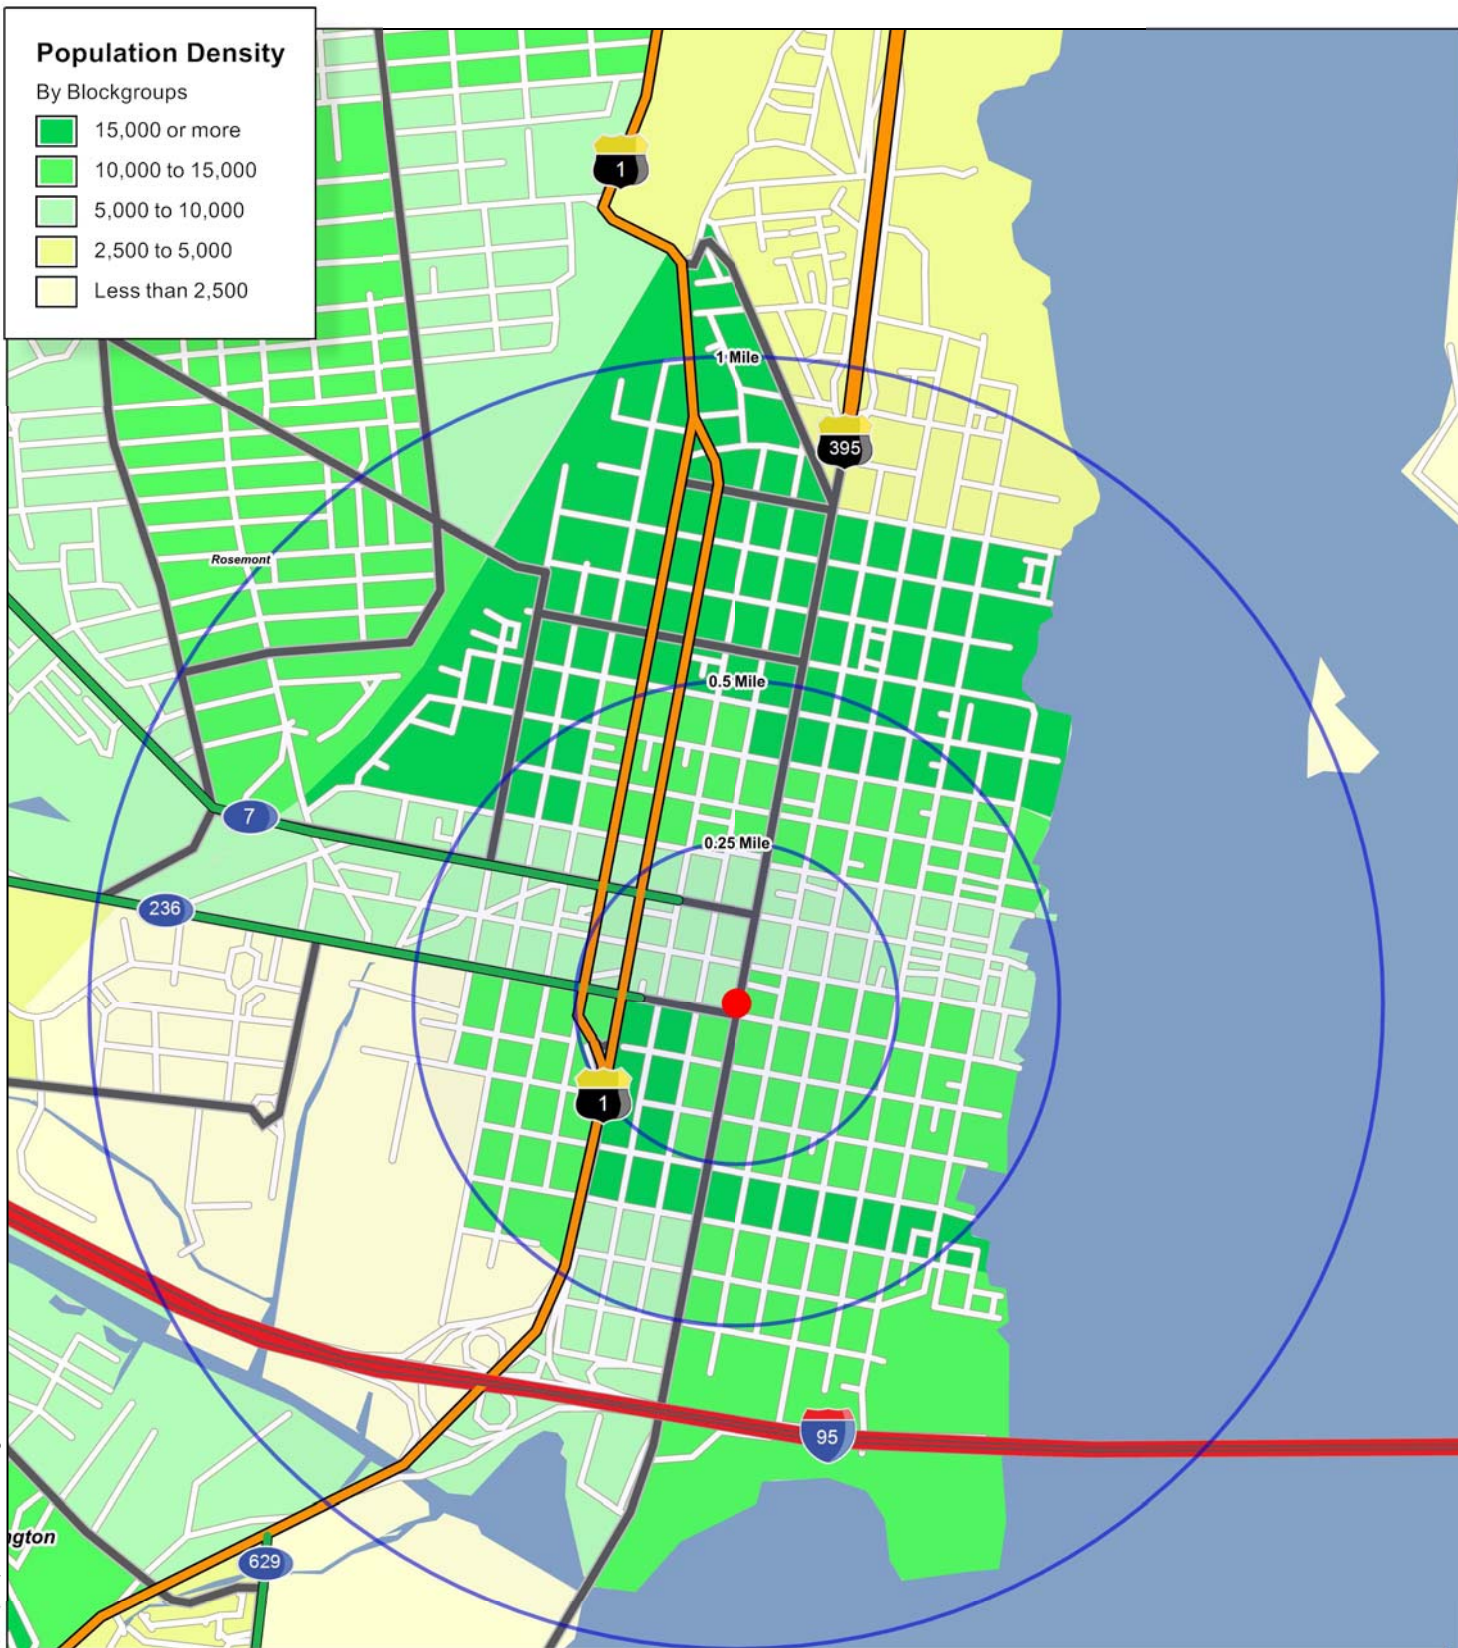

### Population Density

By Blockgroups

-  15,000 or more
-  10,000 to 15,000
-  5,000 to 10,000
-  2,500 to 5,000
-  Less than 2,500

## The Atrium Building Alexandria, VA

Current Year Estimated  
Persons per Square Mile

Rappaport Retail Brokerage

Rappaport Retail Brokerage