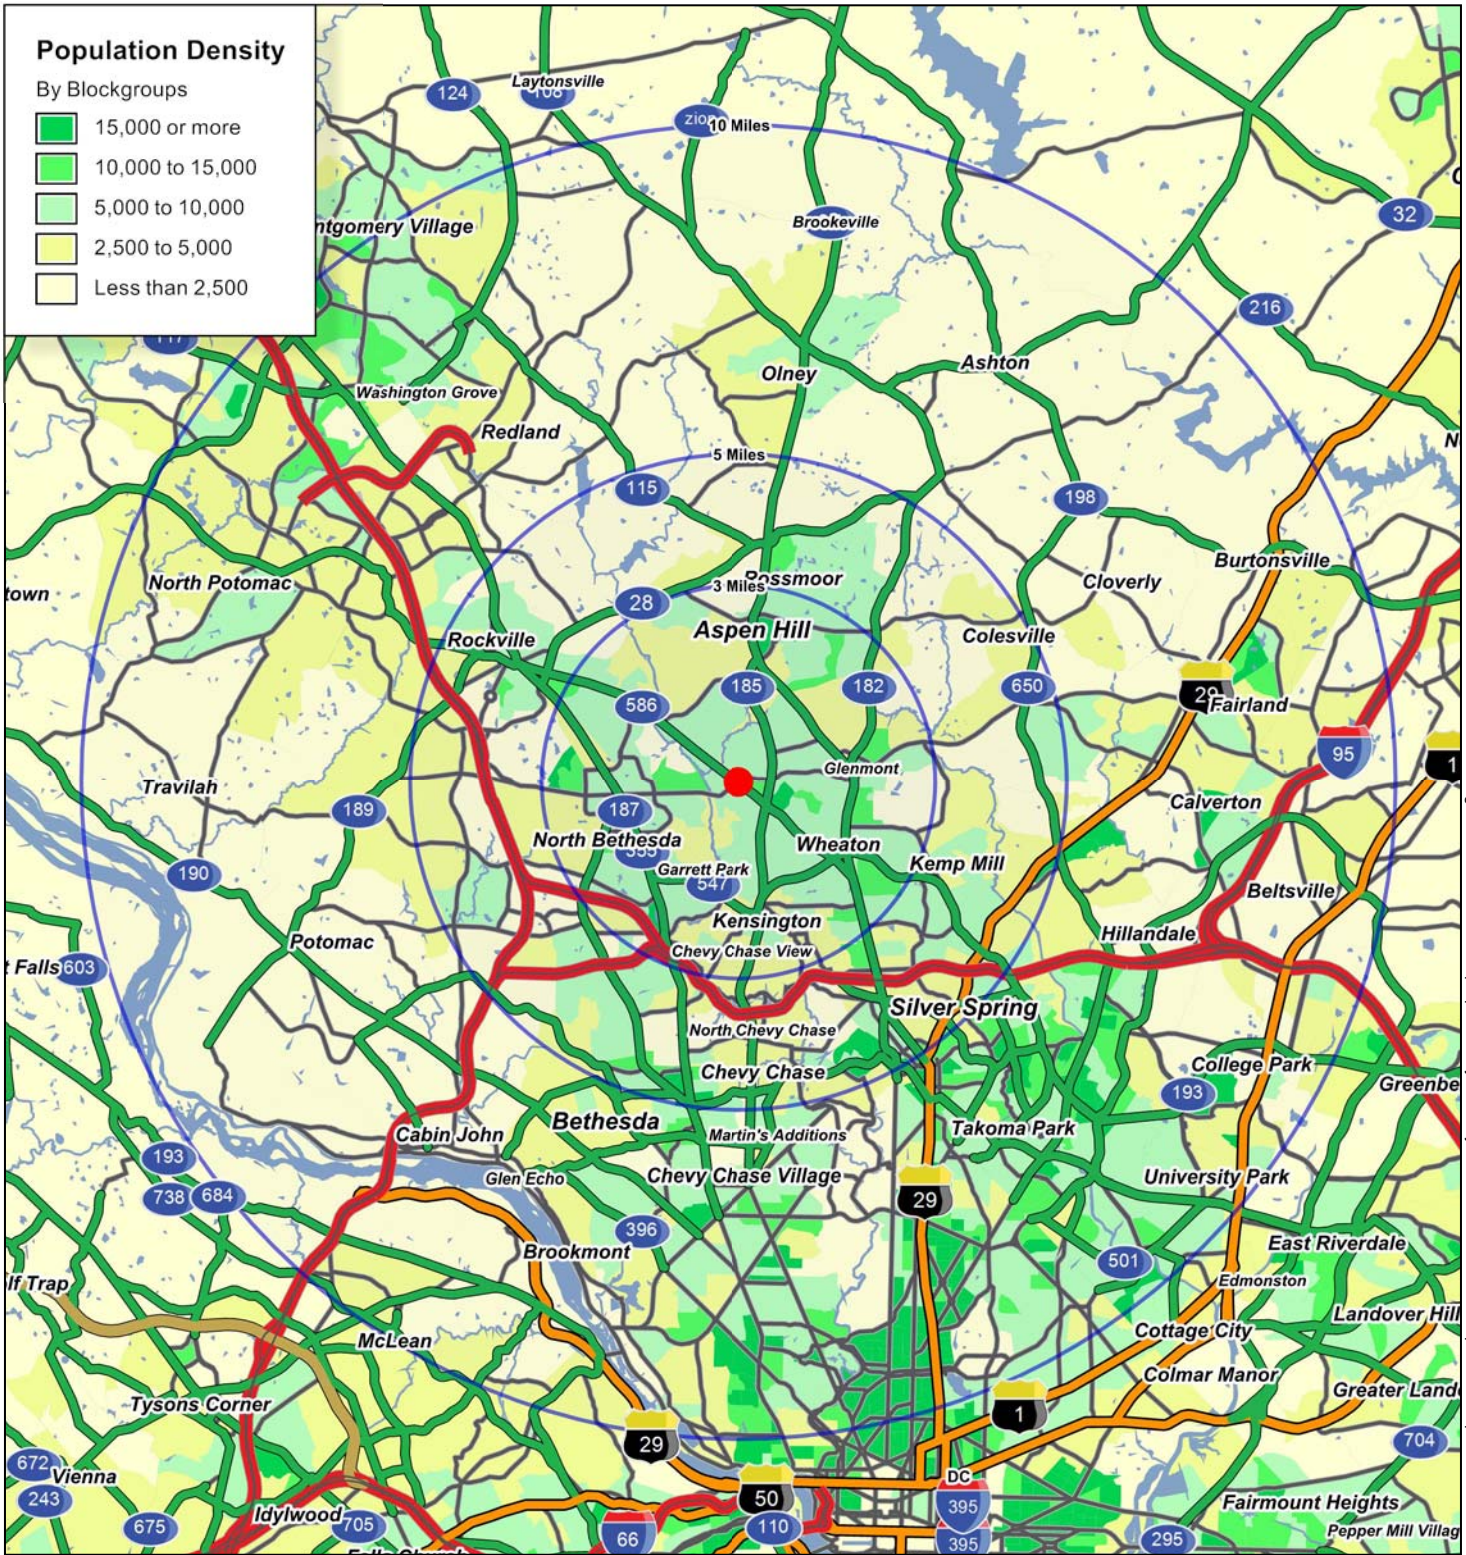

Lat: -77.0834 Lon: 39.0568 Zoom: 21.79 mi
Logos are for identification purposes only and may be trademarks of their respective companies.

Stoney Mill Square Wheaton, MD

Current Year Estimated
Persons per Square Mile