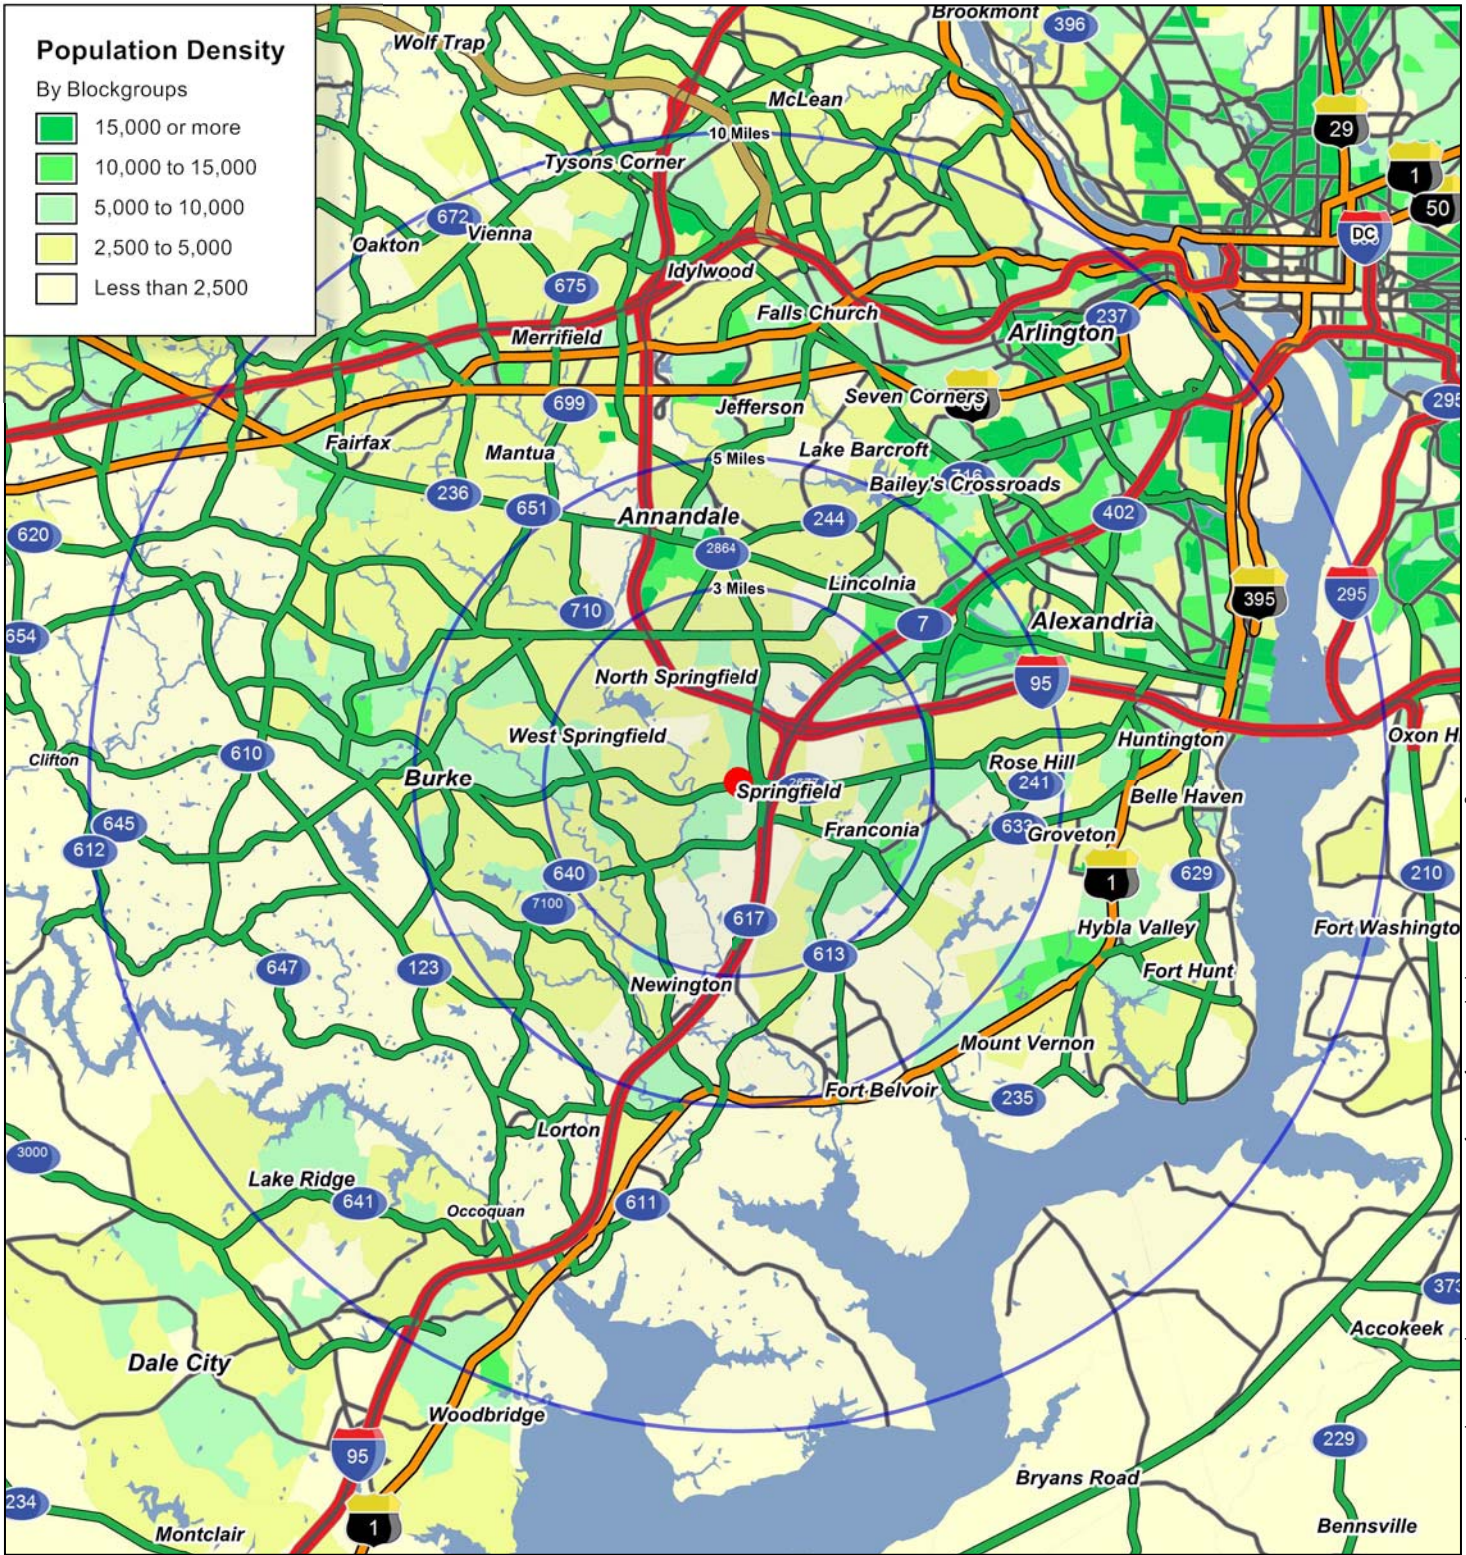

Lat: -77.1916 Lon: 38.7791 Zoom: 22.01 m  
Logos are for identification purposes only and may be trademarks of their respective companies.

©2011, Sites USA Inc., Chandler, AZ (480) 491-1112. All Rights Reserved.

### Springfield Plaza Springfield, VA

Current Year Estimated  
Persons per Square Mile

January 2011

Rappaport Retail Brokerage

Rappaport Retail Brokerage

This map was produced using data from private and government sources deemed to be reliable. The information herein is provided without representation or warranty.