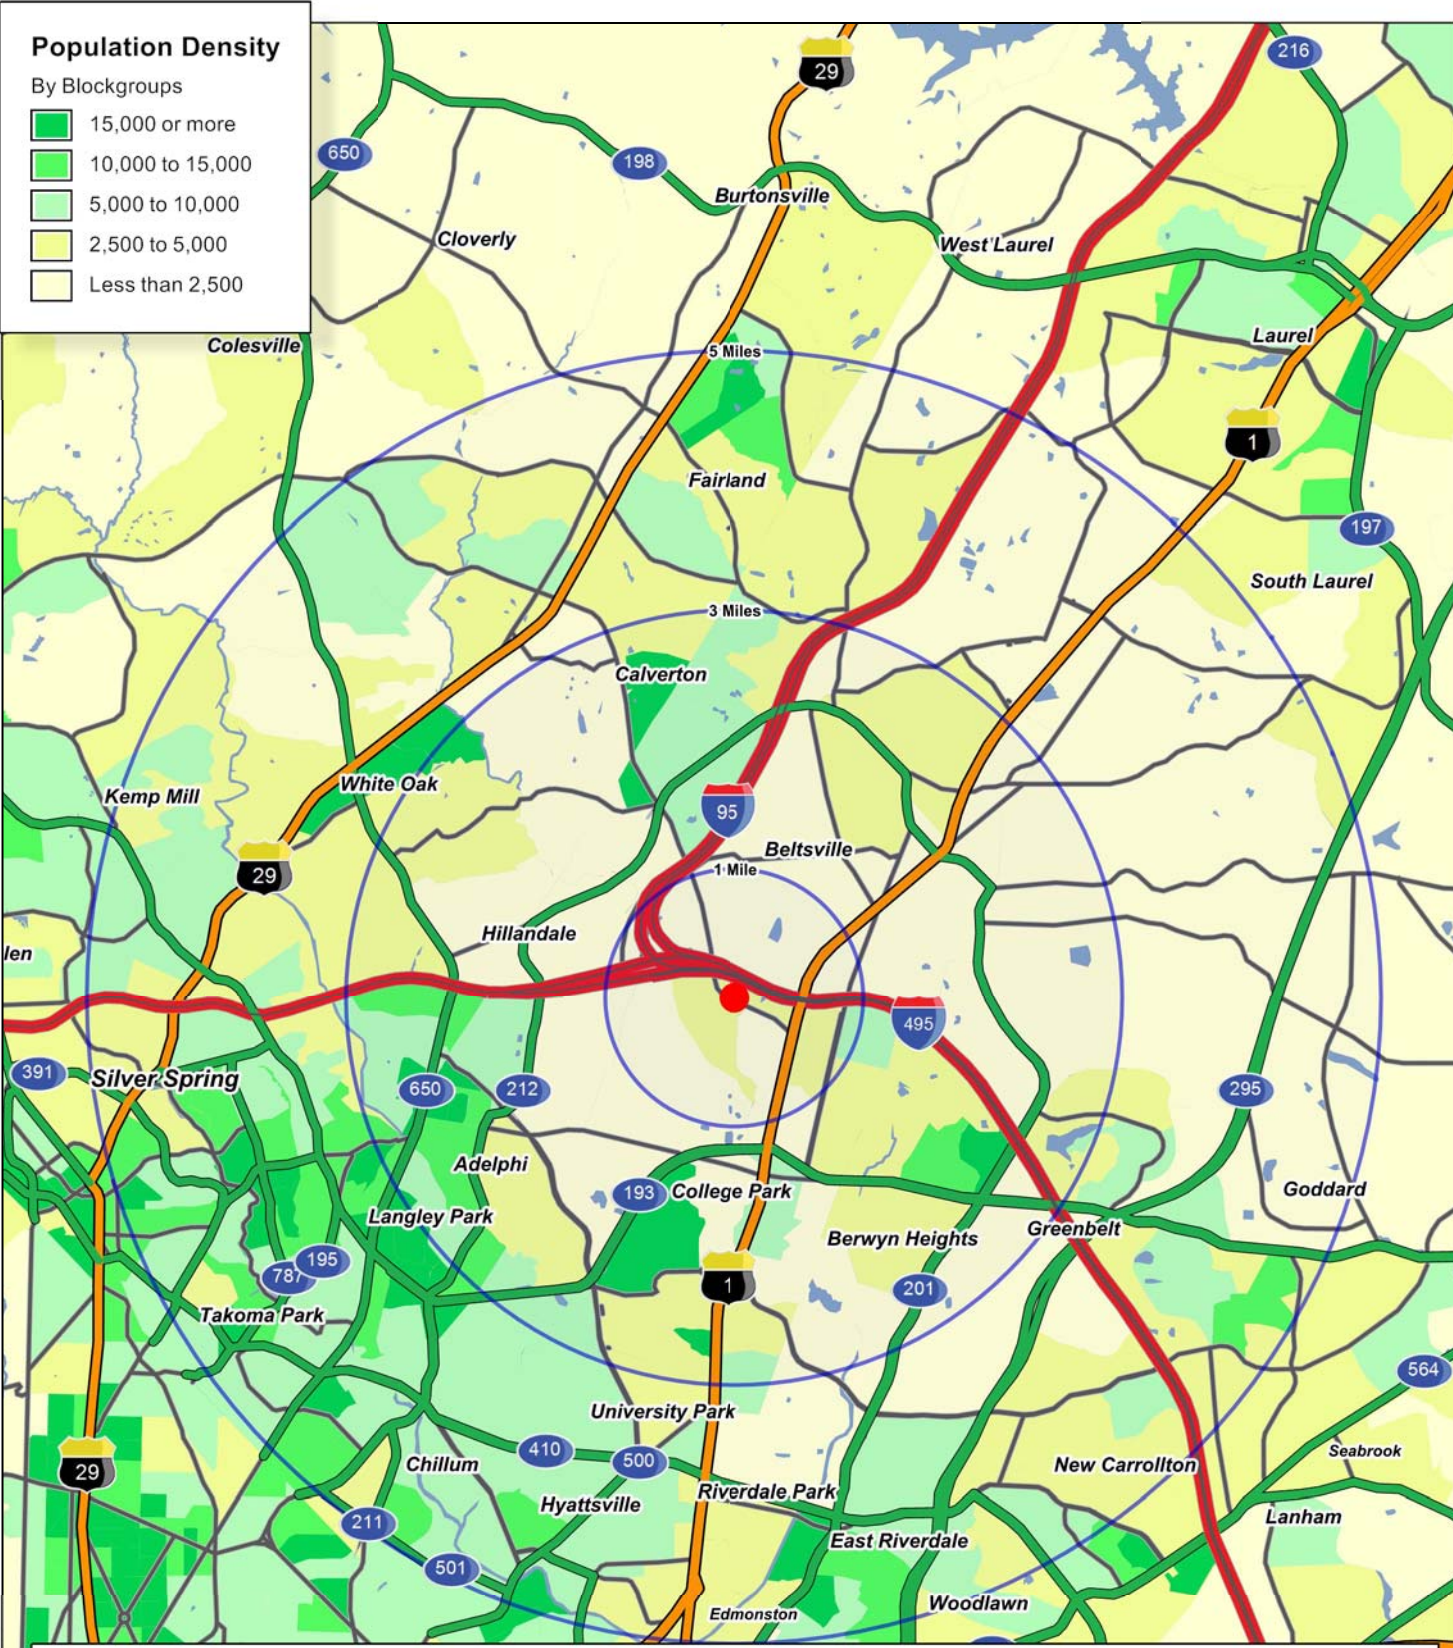

Lat: -76.9365 Lon: 39.0184 Zoom: 10.69 mi
Logos are for identification purposes only and may be trademarks of their respective companies.

Seven Springs Village College Park, MD

Current Year Estimated
Persons per Square Mile