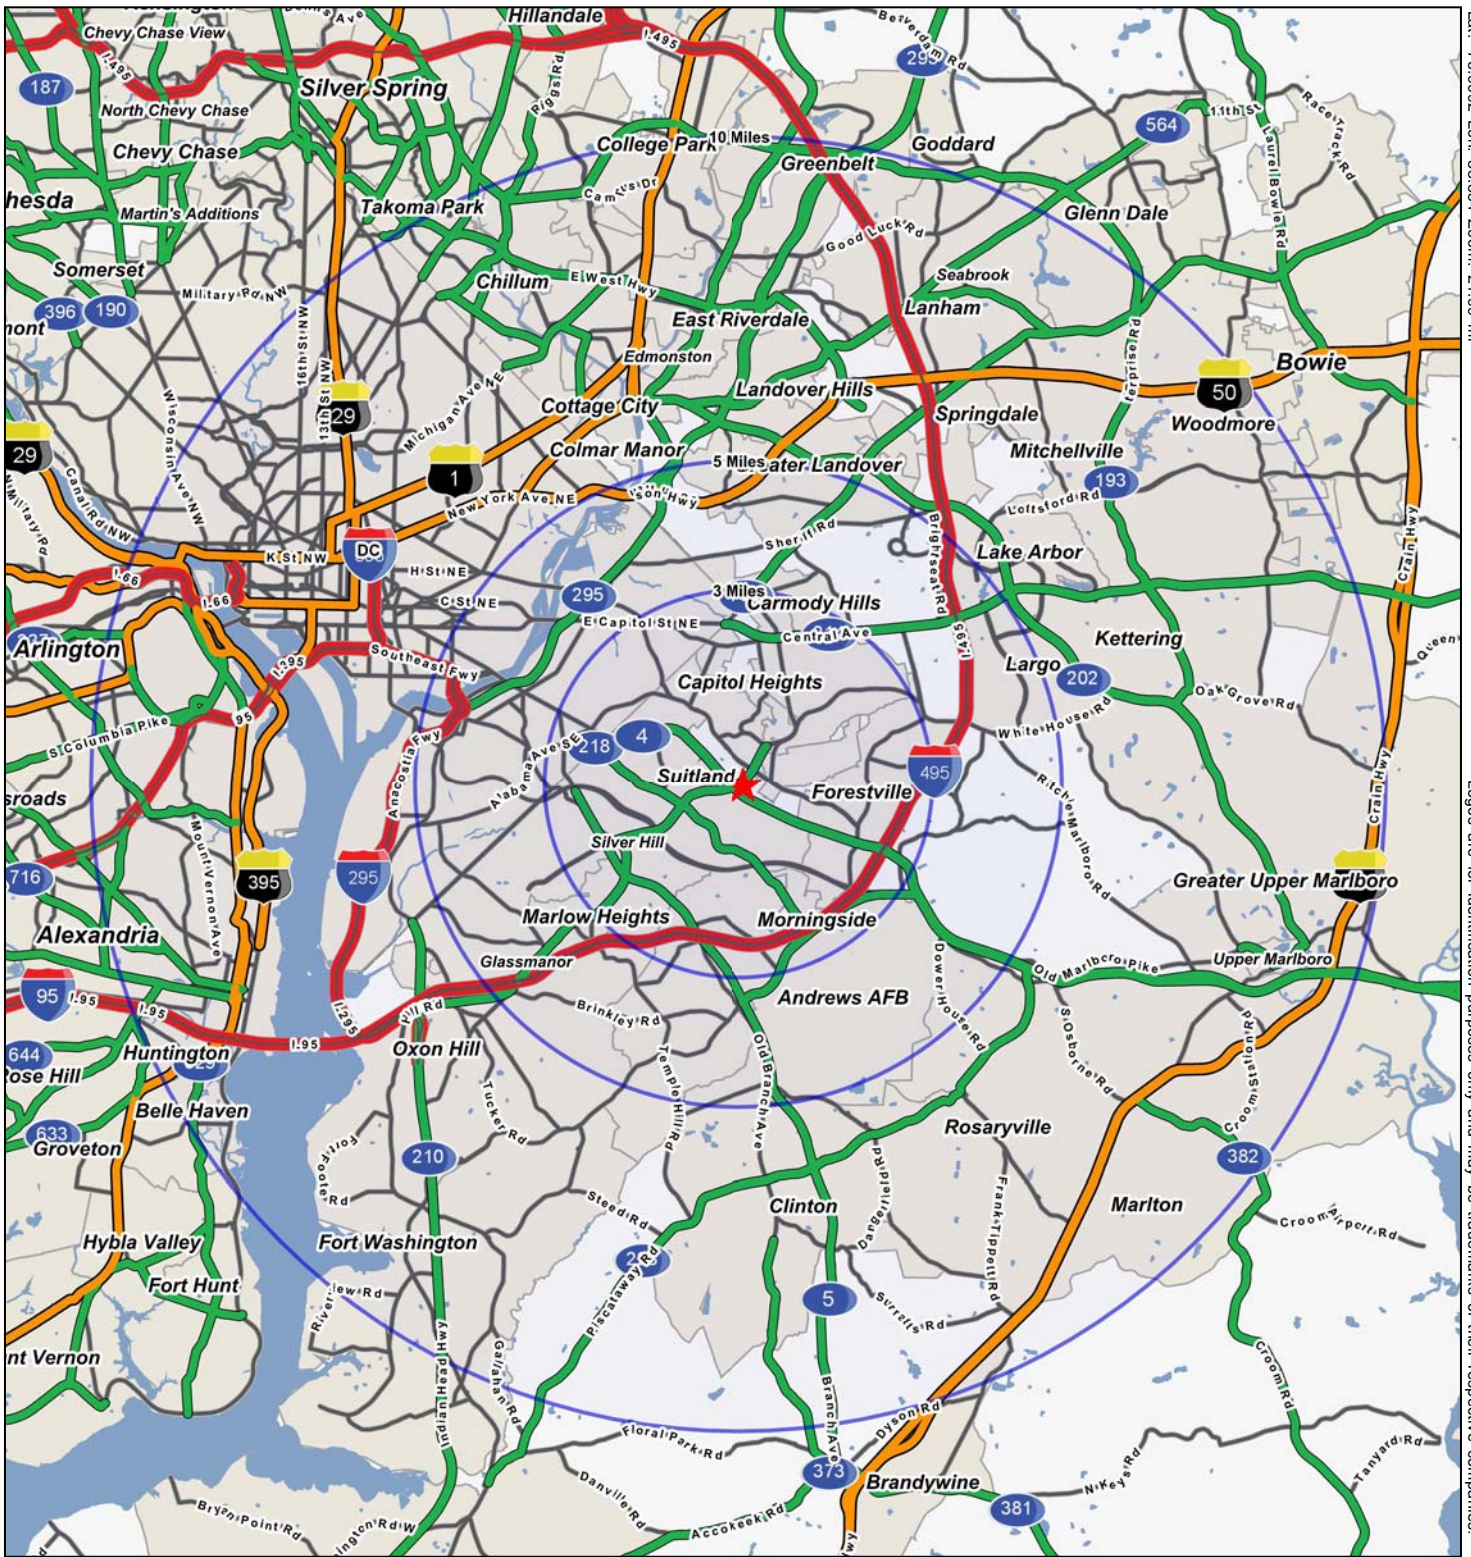

Logos are for identification purposes only and may be trademarks of their respective companies.

Lat: -76.9092 Lon: 38.854 Zoom: 21.99 mi

Logos are for identification purposes only and may be trademarks of their respective companies.