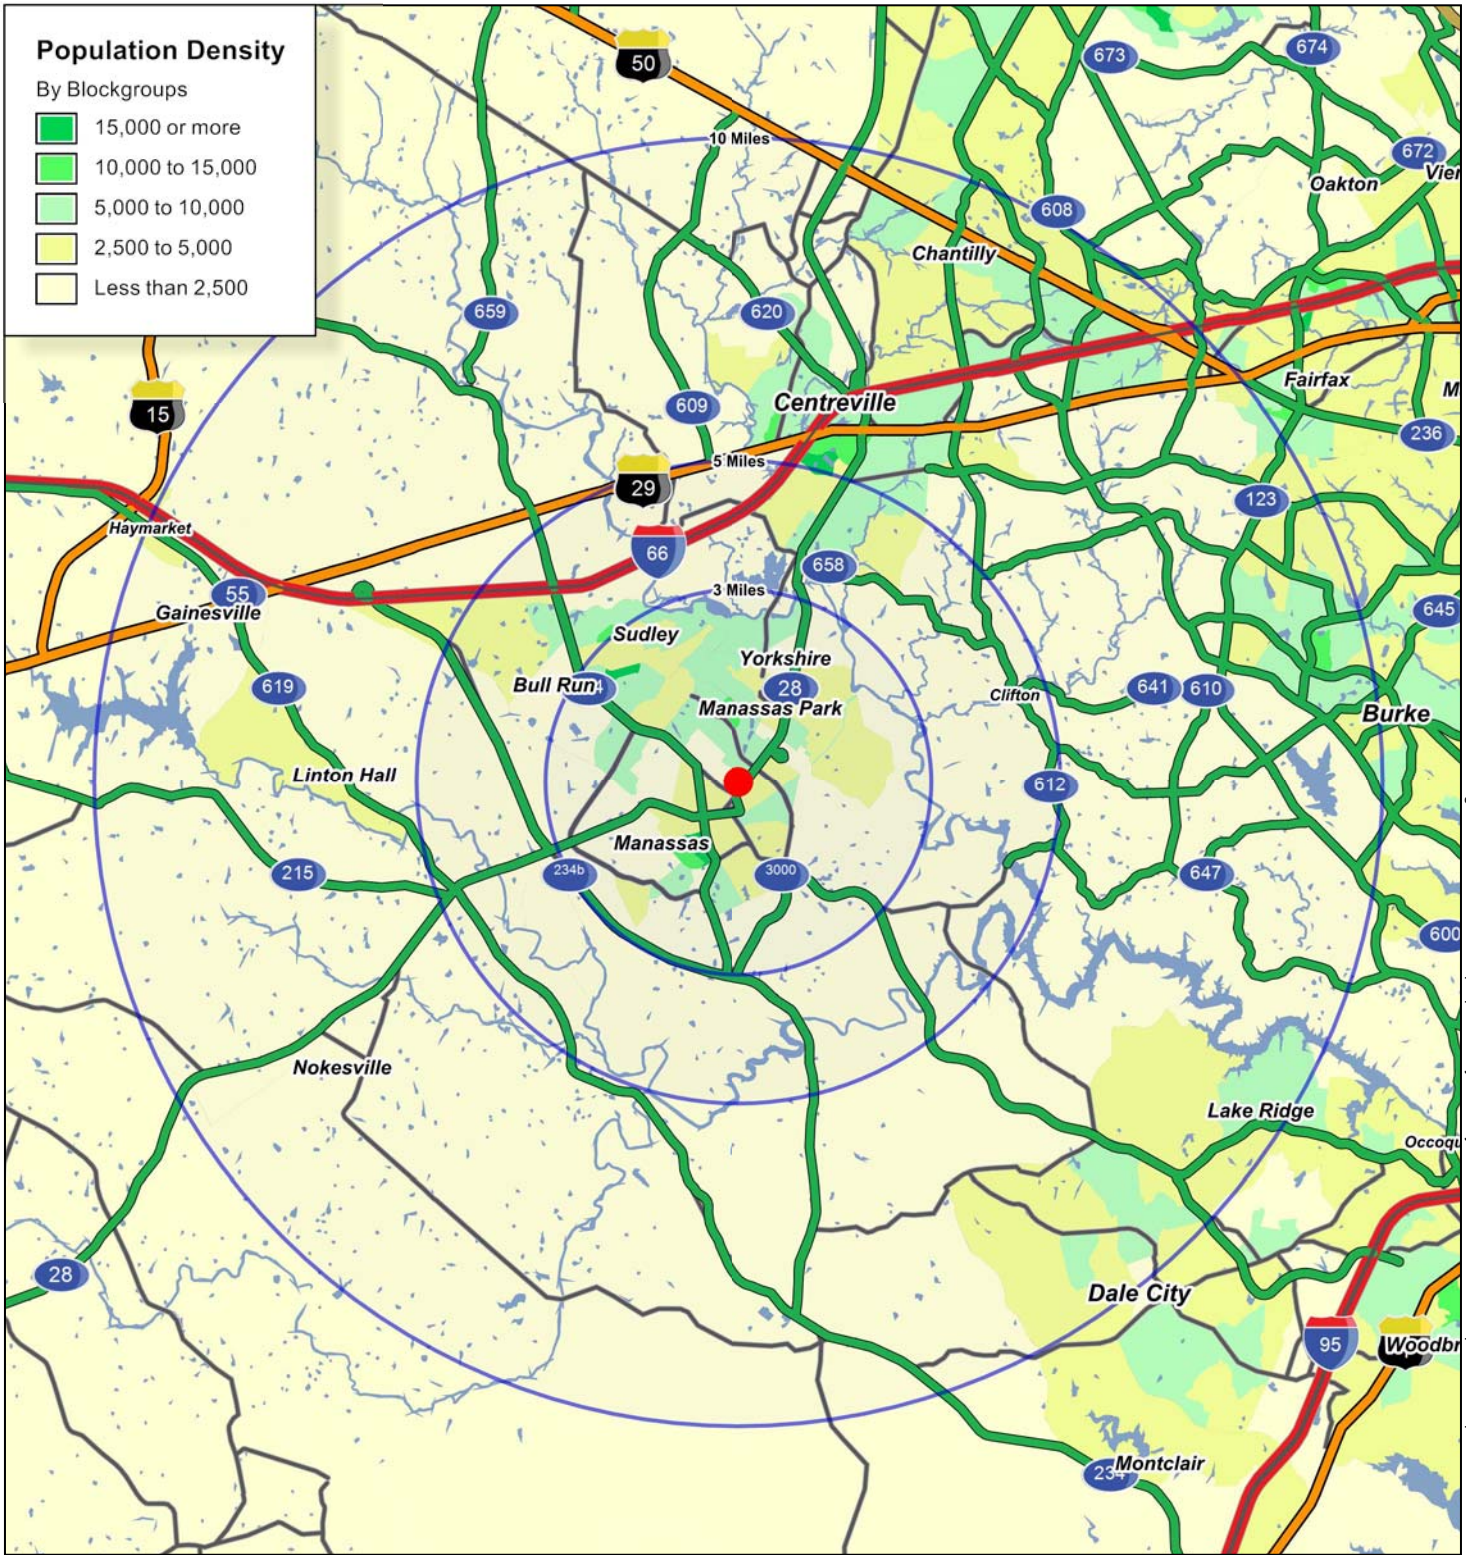

Lat: 77.4658 Lon: 38.7589 Zoom: 22.05 m
Logos are for identification purposes only and may be trademarks of their respective companies.

©2011, Sites USA Inc., Chandler, AZ (480) 491-1112. All Rights Reserved.

Manassas Shopping Center Manassas, VA

Current Year Estimated
Persons per Square Mile

January 2011