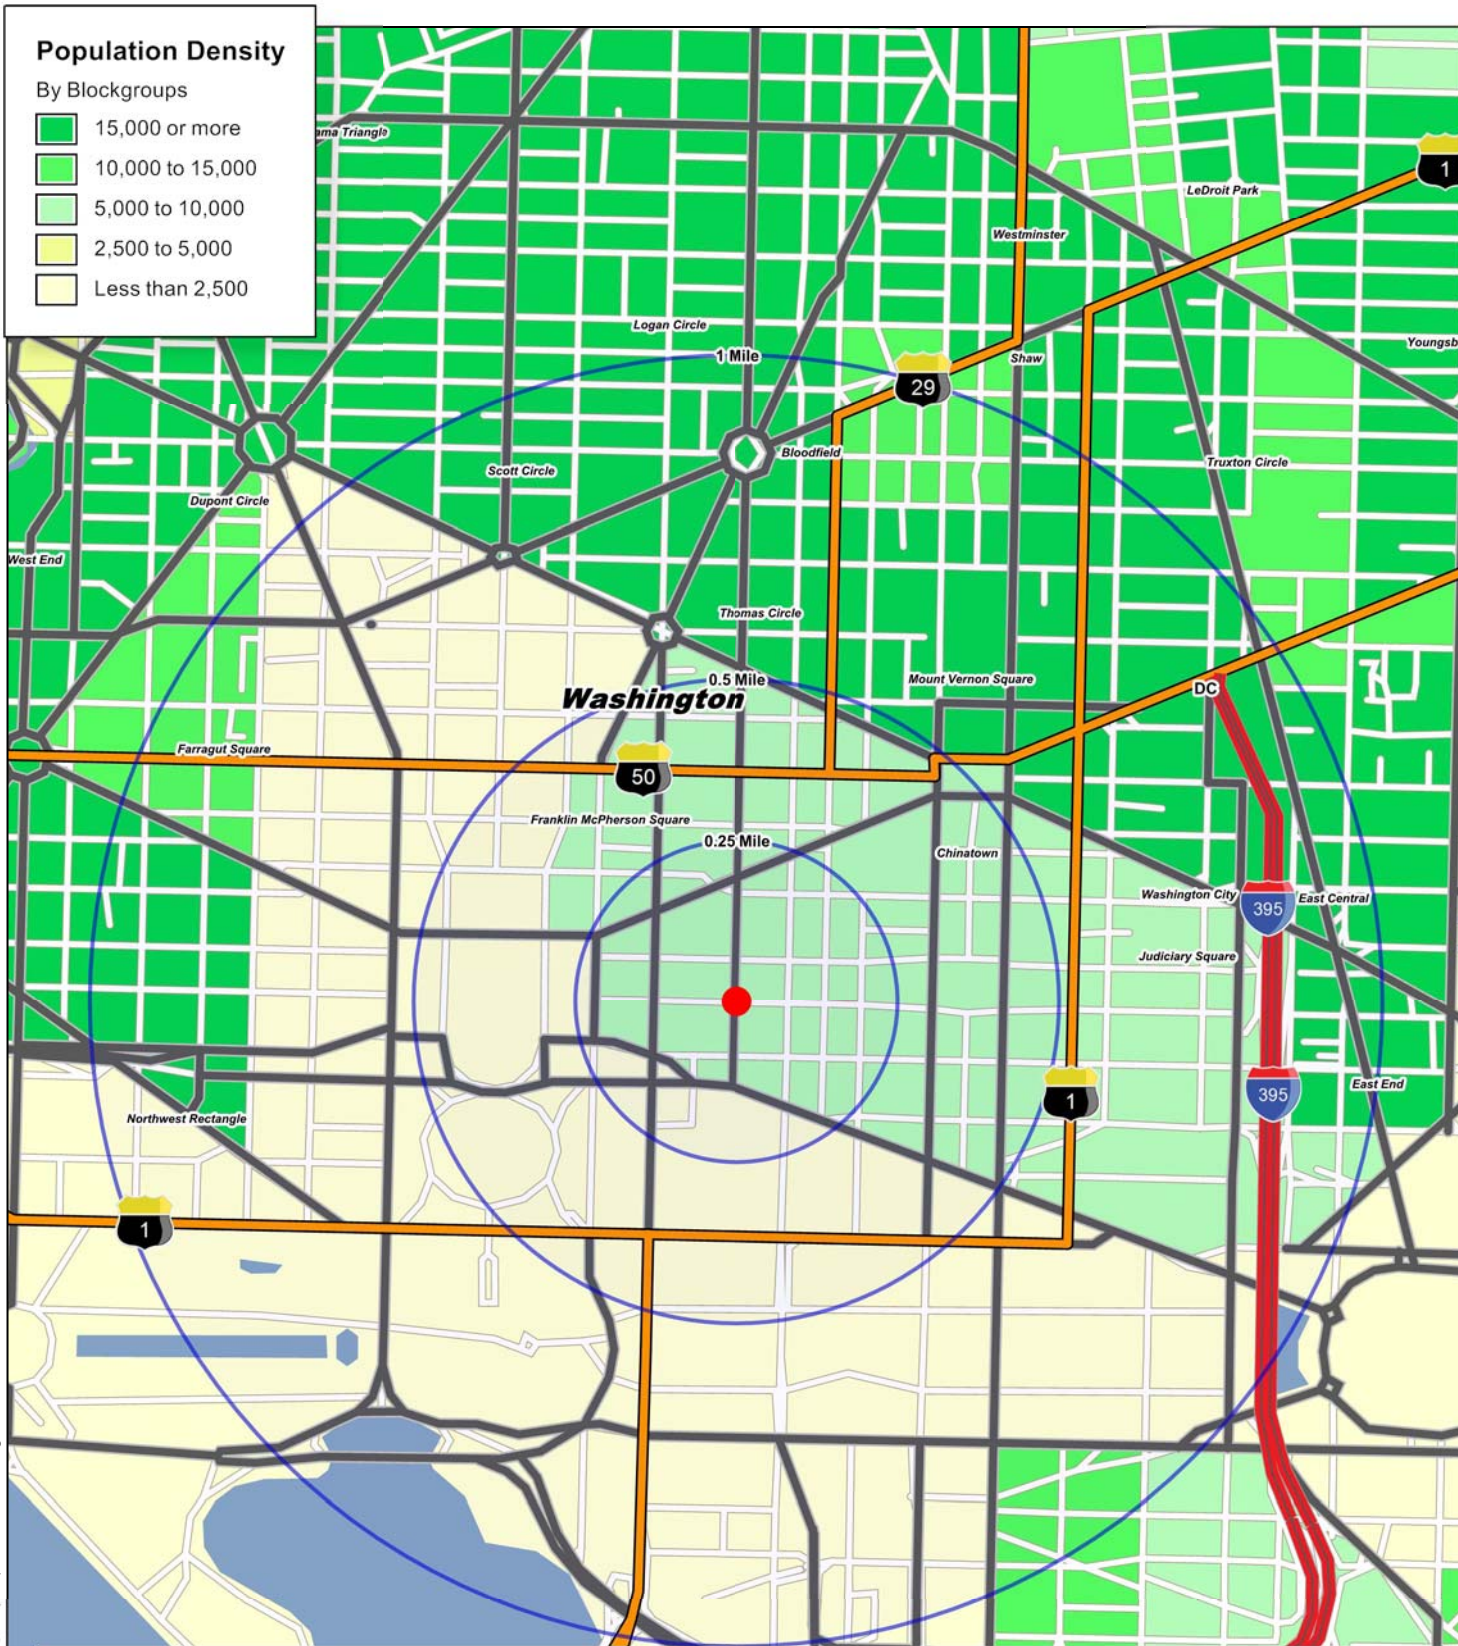

Population Density

By Blockgroups

-  15,000 or more
-  10,000 to 15,000
-  5,000 to 10,000
-  2,500 to 5,000
-  Less than 2,500

Homer Building Washington, D.C.

Current Year Estimated
Persons per Square Mile