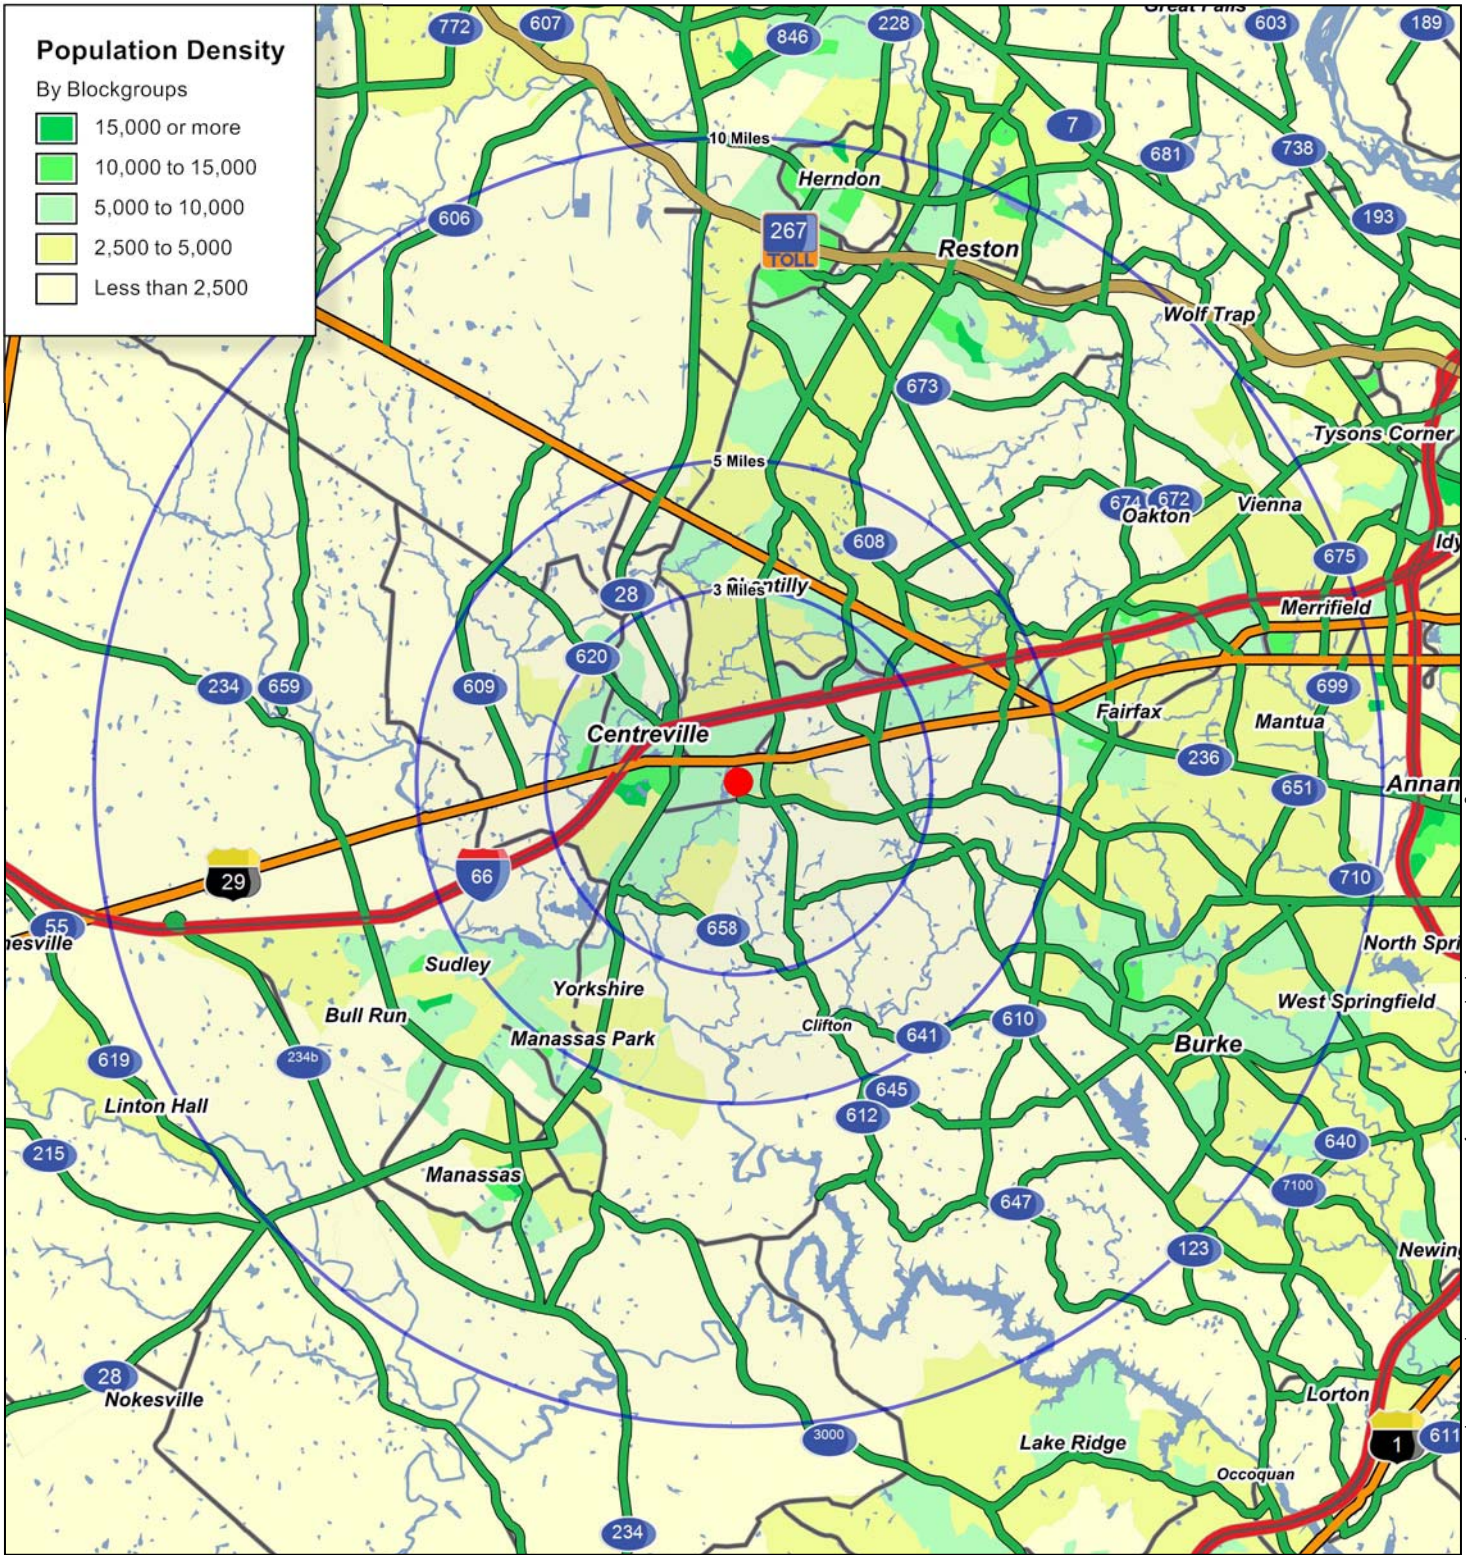

Lat: -77.4144 Lon: 38.8346 Zoom: 22.07 m
Logos are for identification purposes only and may be trademarks of their respective companies.

©2011, Sites USA Inc., Chandler, AZ (480) 491-1112. All Rights Reserved.

Colonnade at Union Mill Clifton, VA

Current Year Estimated
Persons per Square Mile

January 2011

Rappaport Retail Brokerage

Rappaport Retail Brokerage

This map was produced using data from private and government sources deemed to be reliable. The information herein is provided without representation or warranty.