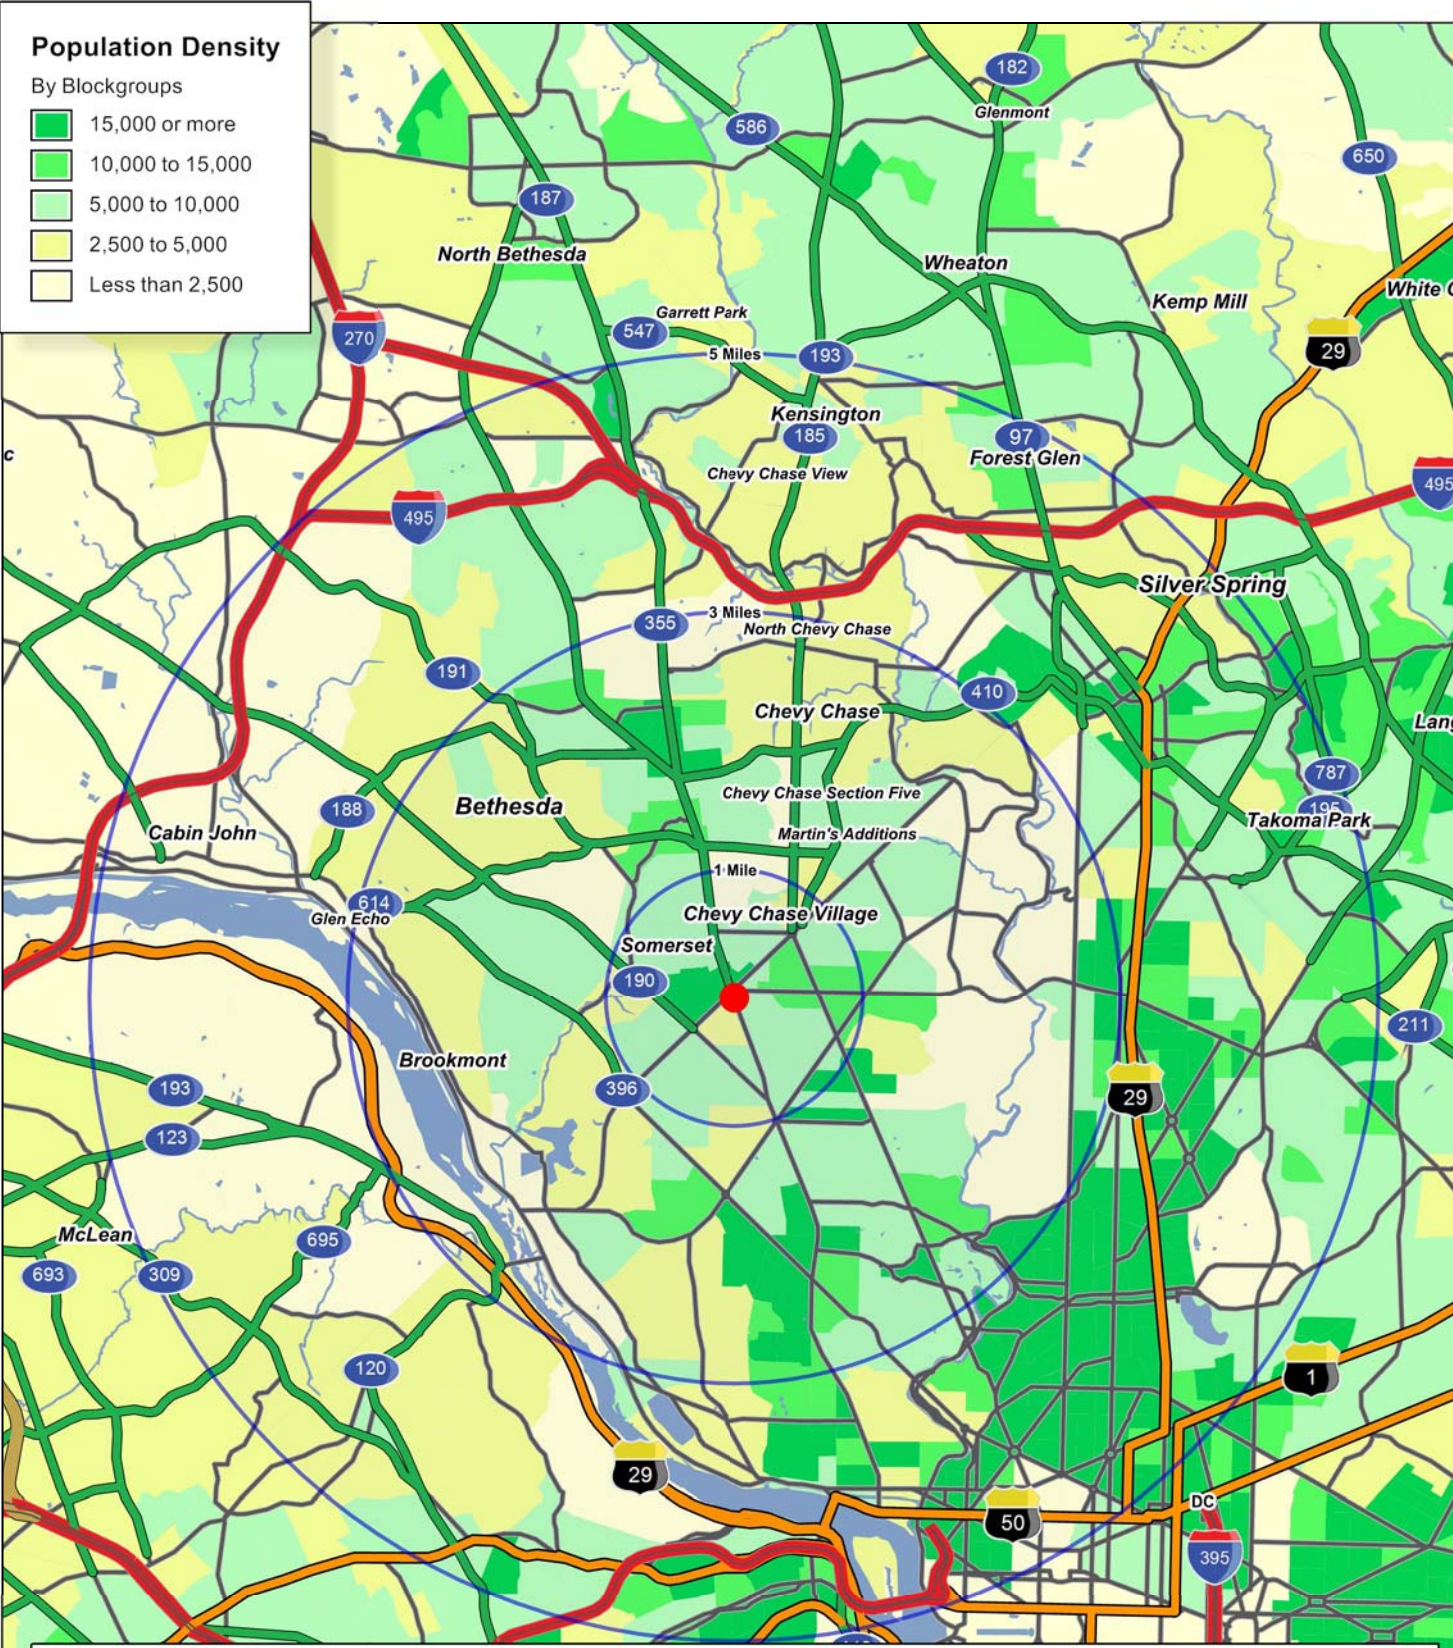

Lat: -77.0855 Lon: -38.9602 Zoom: 10.99 mi
Logos are for identification purposes only and may be trademarks of their respective companies.

Chevy Chase Pavilion Washington, D.C.

Current Year Estimated
Persons per Square Mile