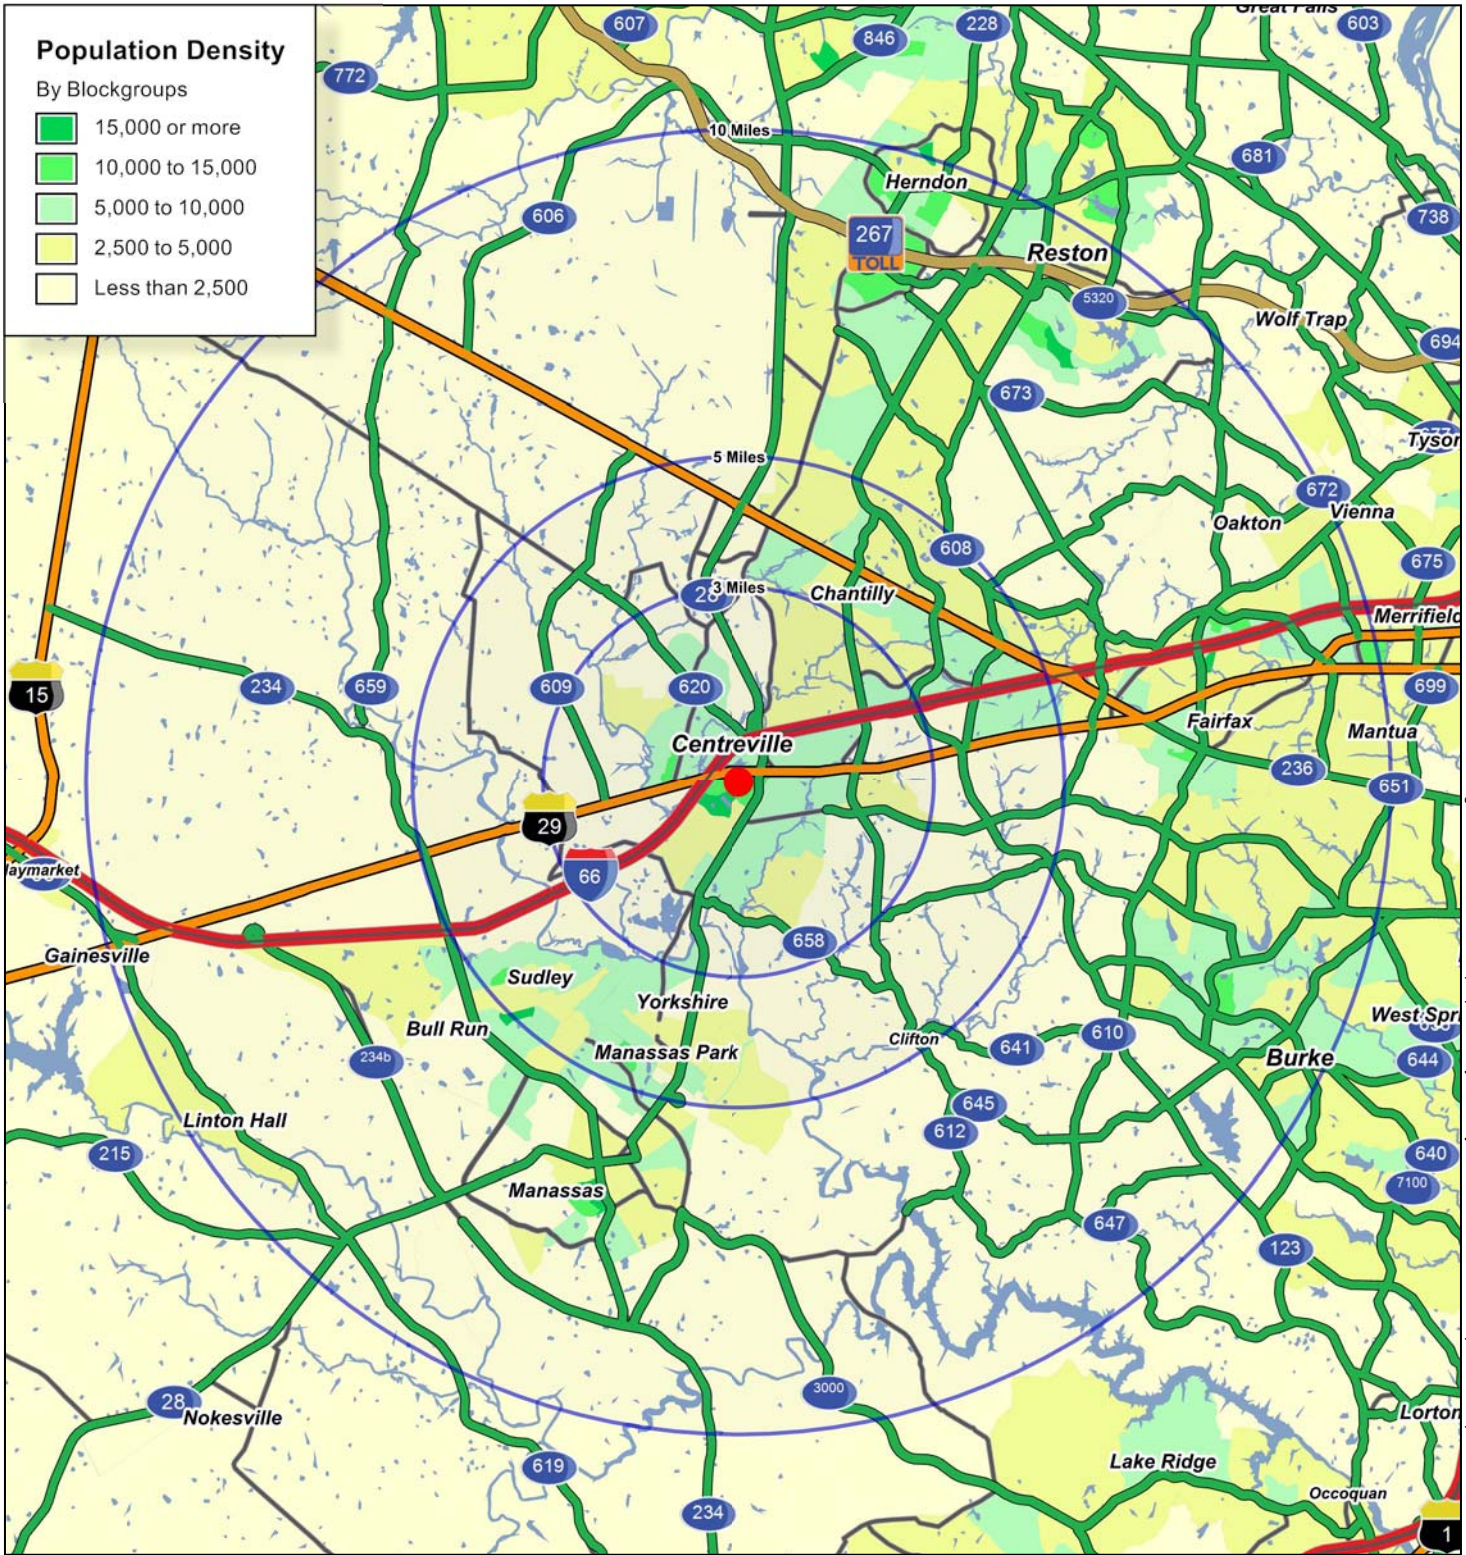

Lat: 77.4388 Lon: 38.8364 Zoom: 21.78 m
Logos are for identification purposes only and may be trademarks of their respective companies.

©2011, Sites USA Inc., Chandler, AZ (480) 491-1112. All Rights Reserved.

Centrewood Plaza

Current Year Estimated
Persons per Square Mile

January 2011

Rappaport Retail Brokerage

Rappaport Retail Brokerage

This map was produced using data from private and government sources deemed to be reliable. The information herein is provided without representation or warranty.