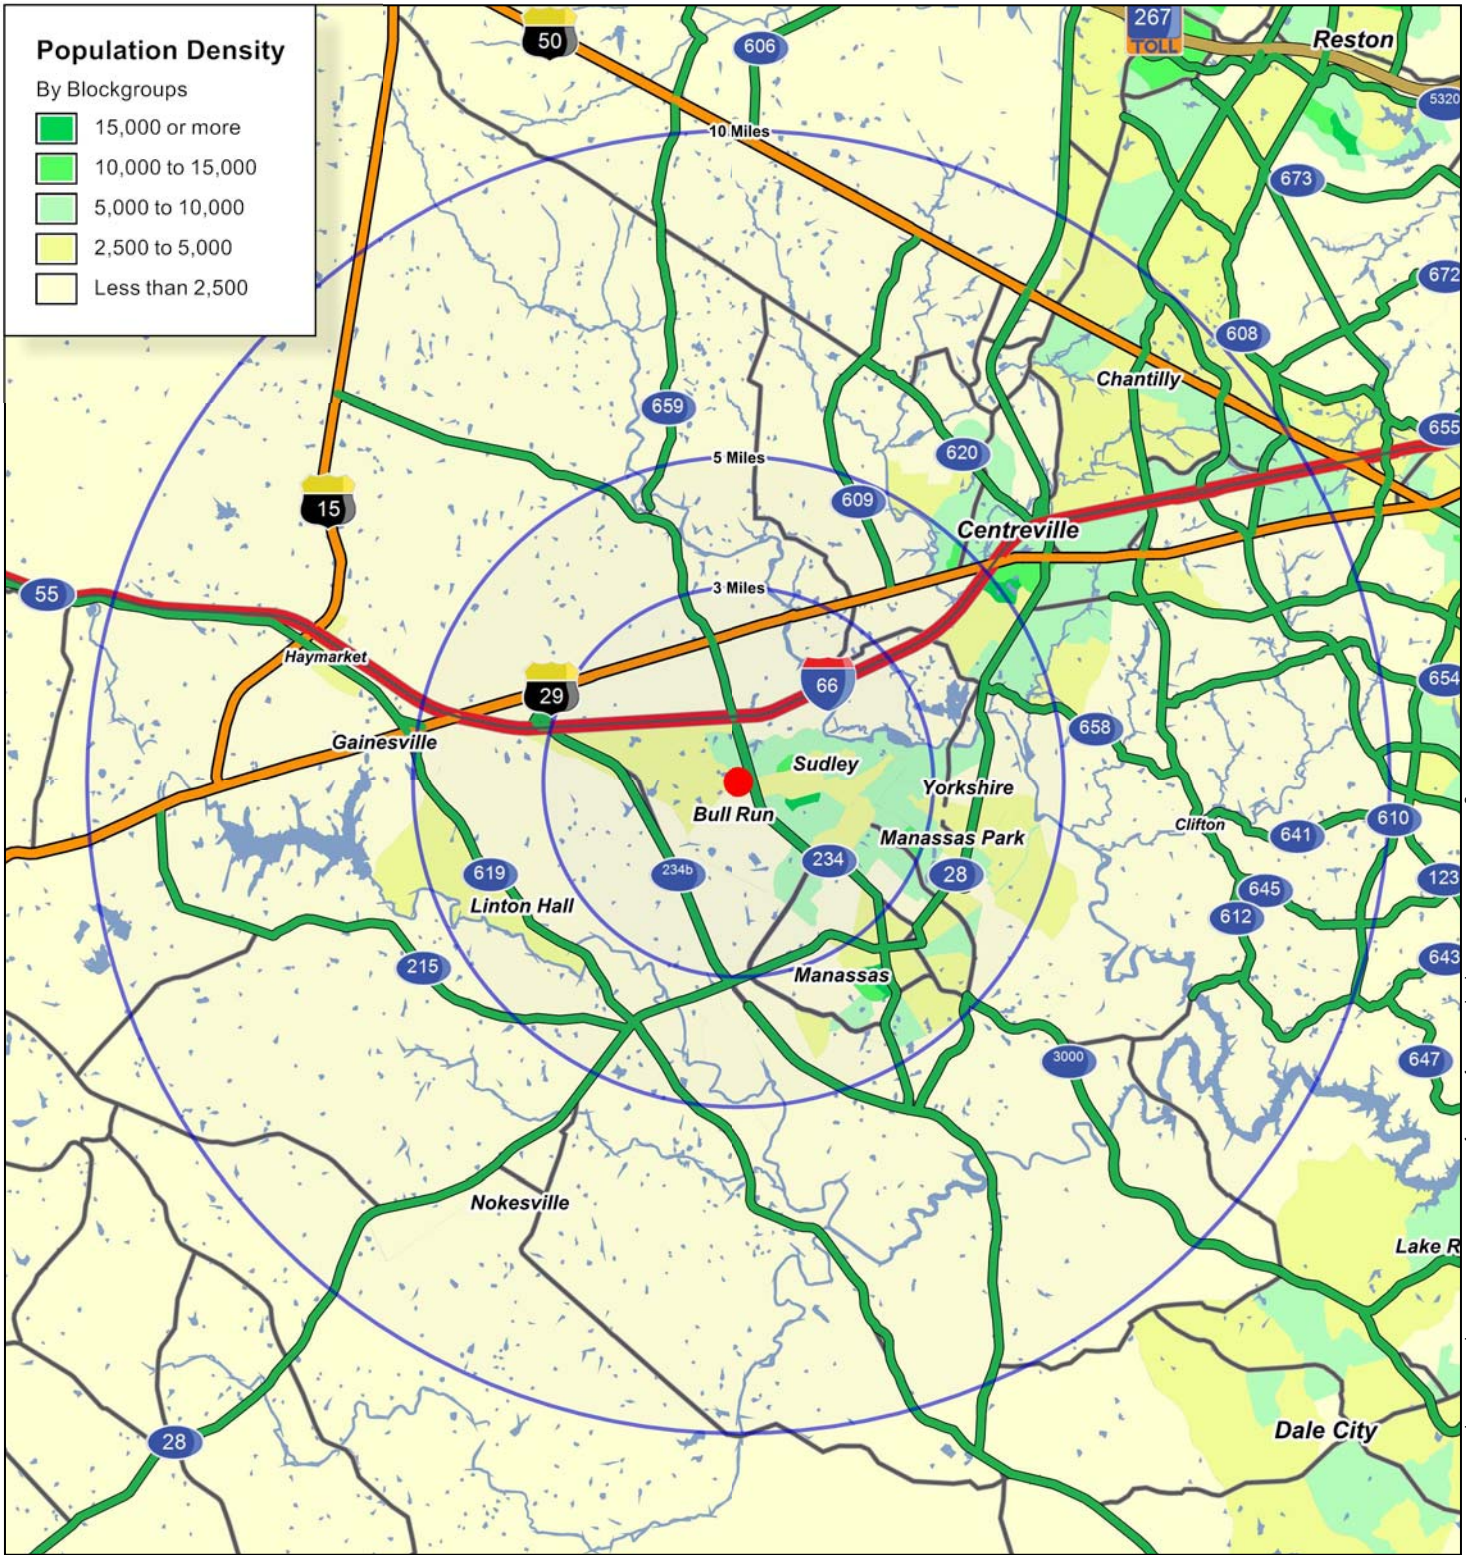

Lat: -77.5185 Lon: 38.7871 Zoom: 21.78 mi
Logos are for identification purposes only and may be trademarks of their respective companies.

©2011, Sites USA Inc., Chandler, AZ (480) 491-1112. All Rights Reserved.

Bull Run Plaza Manassas, VA

Current Year Estimated
Persons per Square Mile

January 2011

Rappaport Retail Brokerage

Rappaport Retail Brokerage

This map was produced using data from private and government sources deemed to be reliable. The information herein is provided without representation or warranty.