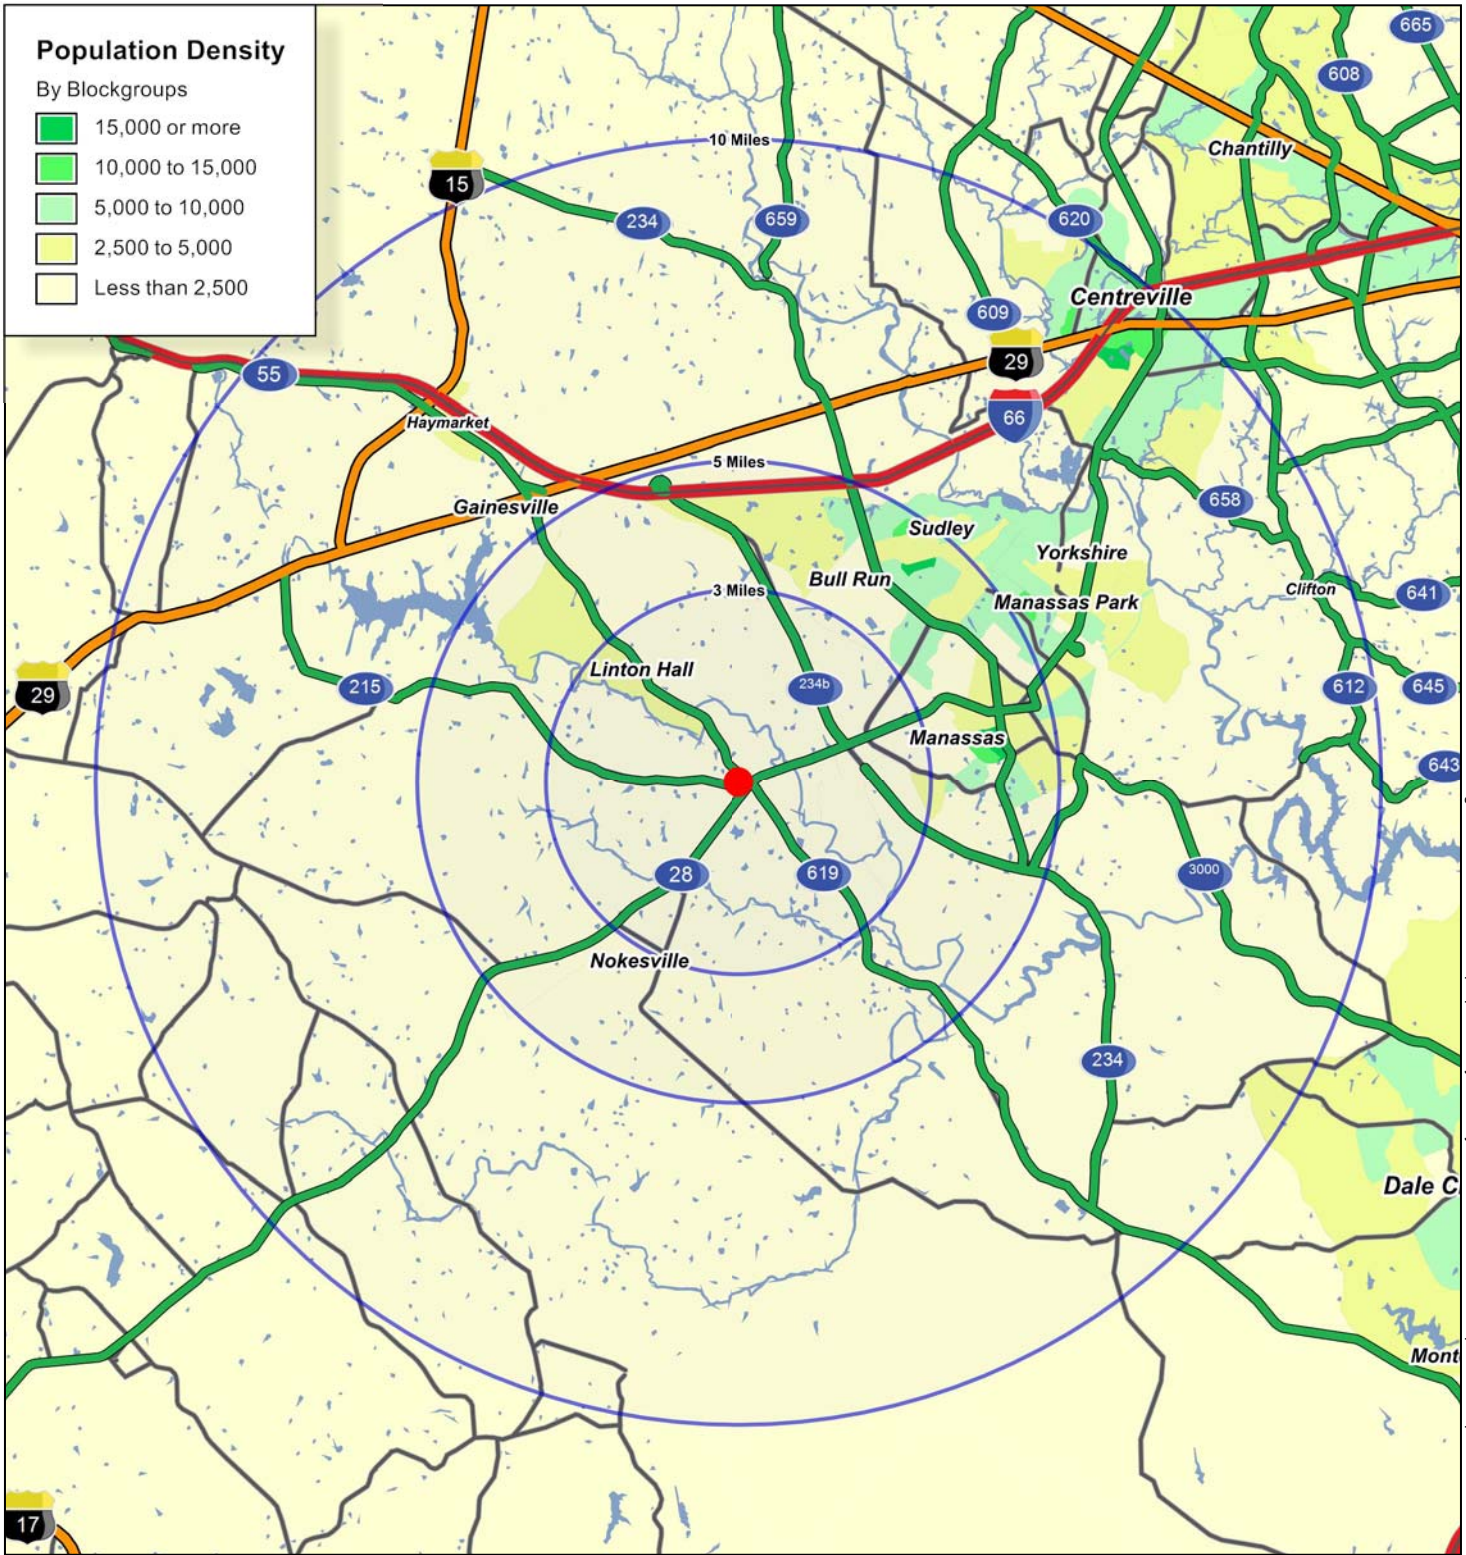

Lat: -77.5502 Lon: 38.7332 Zoom: 22.06 mi
Logos are for identification purposes only and may be trademarks of their respective companies.

©2011, Sites USA Inc., Chandler, AZ (480) 491-1112. All Rights Reserved.

Bristow Center Bristow, VA

Current Year Estimated
Persons per Square Mile

January 2011