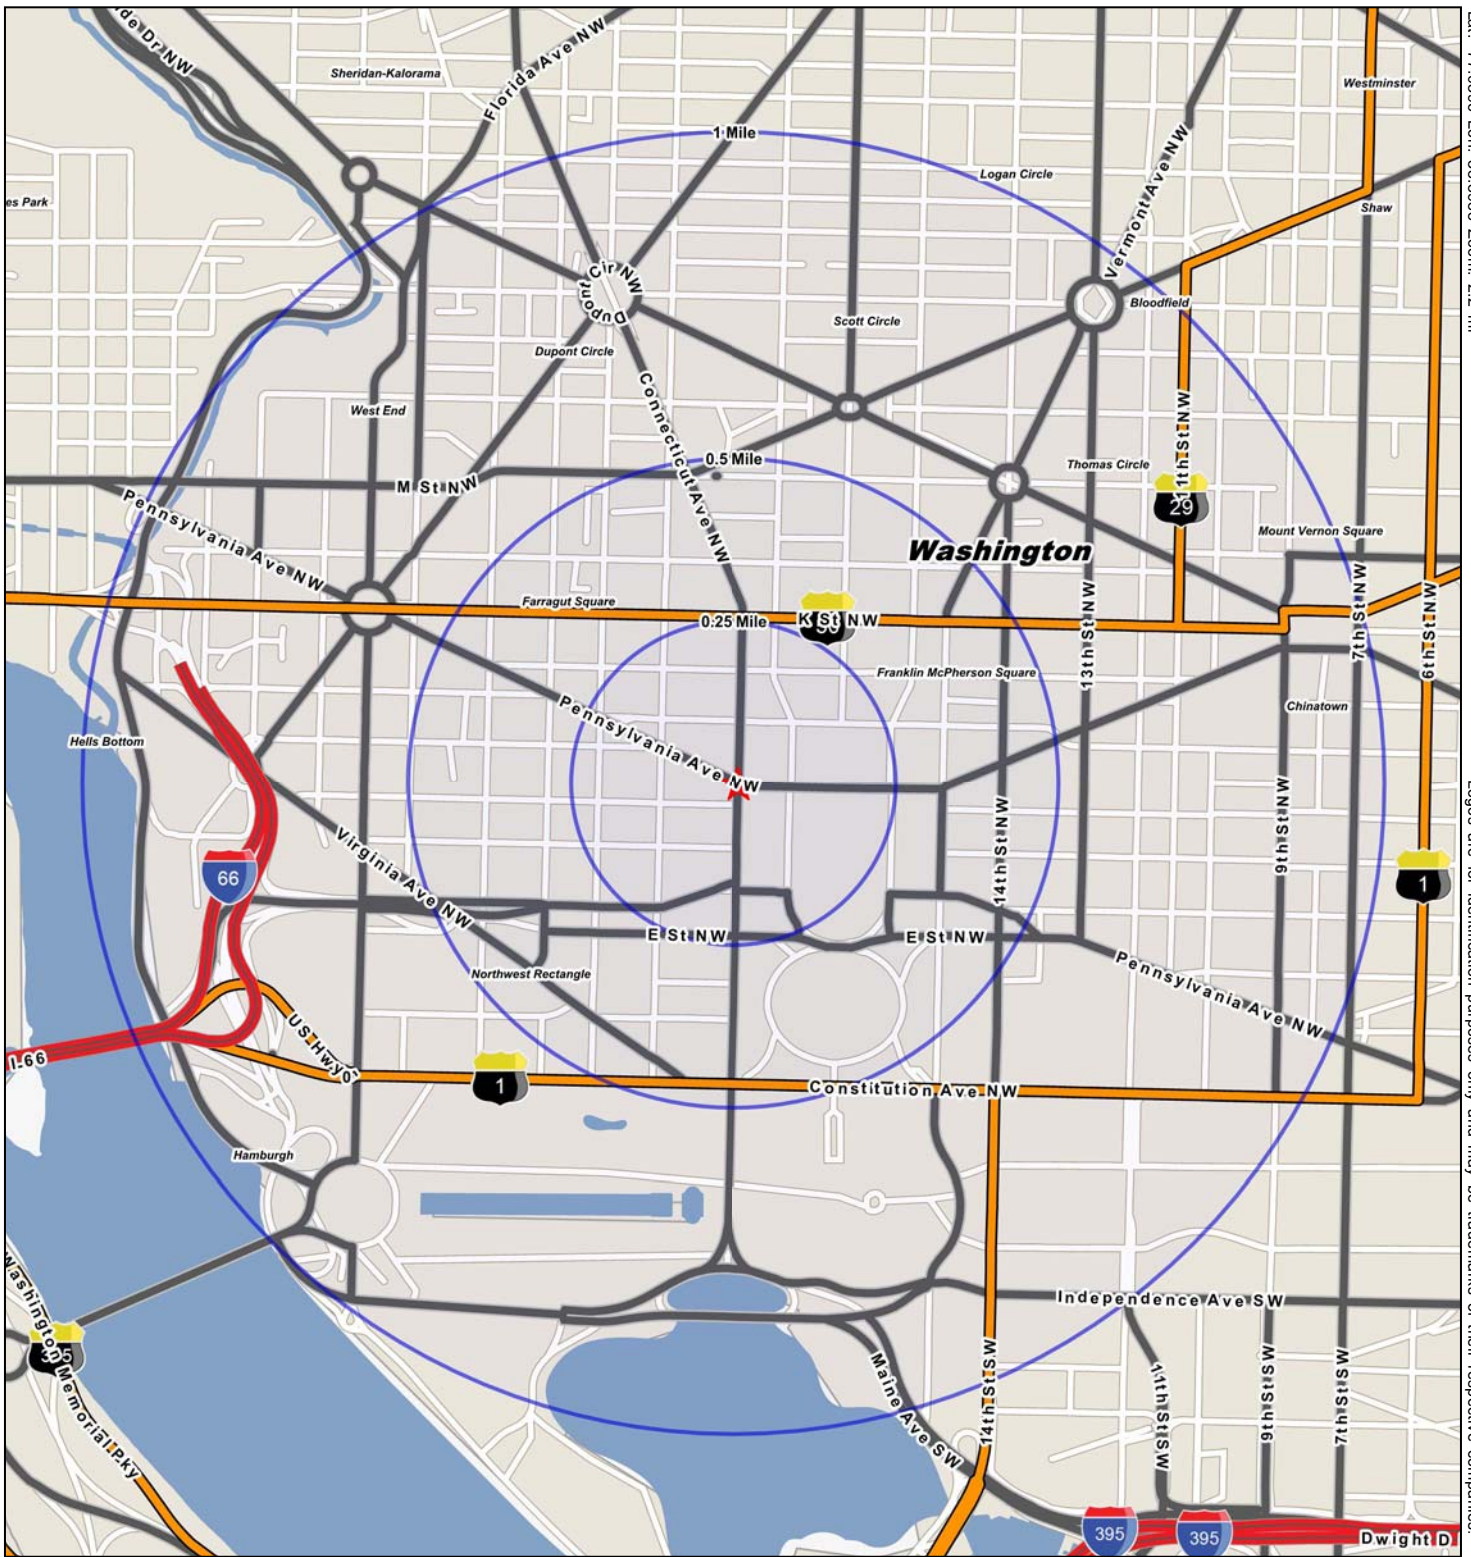

Logos are for identification purposes only and may be trademarks of their respective companies.

Lat: -77.0396 Lon: -38.8988 Zoom: 2.2 mi

Logos are for identification purposes only and may be trademarks of their respective companies.

©2010, Sites USA Inc., Chandler, AZ (480) 491-1112. All Rights Reserved.

1717 Pennsylvania Avenue, NW  
Washington, D.C.

This map was produced using data from private and government sources deemed to be reliable. The information herein is provided without representation or warranty.